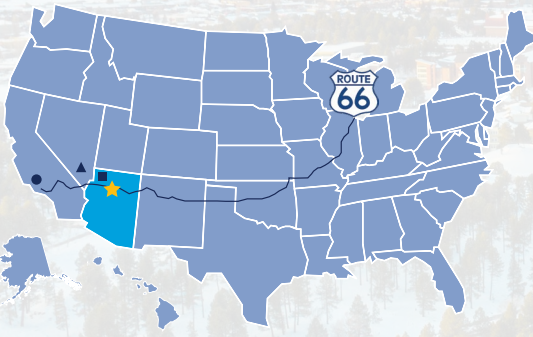

Why NAU?

- NAU sits at 2,133 meters above sea level at the base of the majestic San Francisco Peaks. Breathe in the crisp mountain air as you pursue your studies.
- Walk to historic downtown Flagstaff where you can eat at some of the best restaurants in Arizona, visit charming shops, or take in the sights with a cup of tea.
- NAU's International House (I-House) offers safe, on-campus living. At the I-House, you will make life-long connections with fellow international and American students.
- Flagstaff provides a terrific starting base for travel to some of the most awe-inspiring natural wonders in the US, from the Grand Canyon to the red rocks of Sedona.

#9 on Outside University's top 40 list
– *Outside Magazine*

4th BEST
college town with a social side
– *CollegeCliffs.com*

NAU NORTHERN ARIZONA UNIVERSITY

★ Flagstaff, AZ

The NAU campus is located in Flagstaff, Arizona, a vibrant mountain town with unparalleled natural scenery and a robust entertainment scene, only hours from the Grand Canyon and Las Vegas.