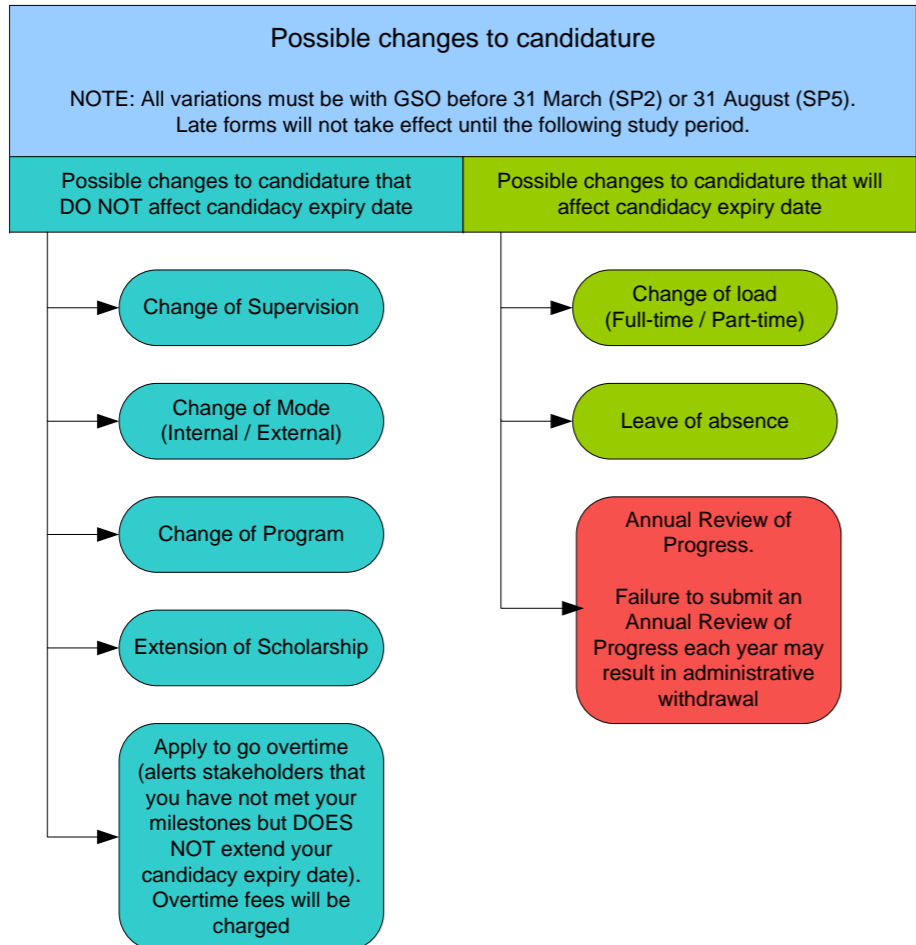

A guide for PhD candidates - Timelines in EFTSL

Equivalent Full-time Study Load (EFTSL) – Consumed Load in PORTIA						Overtime status
0.5 EFTSL	1.0 EFTSL	3.0 EFTSL	3.5 EFTSL	4.0 EFTSL	Over 4.0 EFTSL	

0 - 1 months	1 - 6 months	6 - 12 months	1 - 3 years	3 - 3½ years	3½ - 4 years	Over 4 years
--------------	--------------	---------------	-------------	--------------	--------------	--------------

RESA - Research Education Support Activity
 GSO - Graduate Studies Office
 PORTIA - Postgraduate Office Research Training Information Assistant
 EFTSL- Equivalent Full-time Study Load