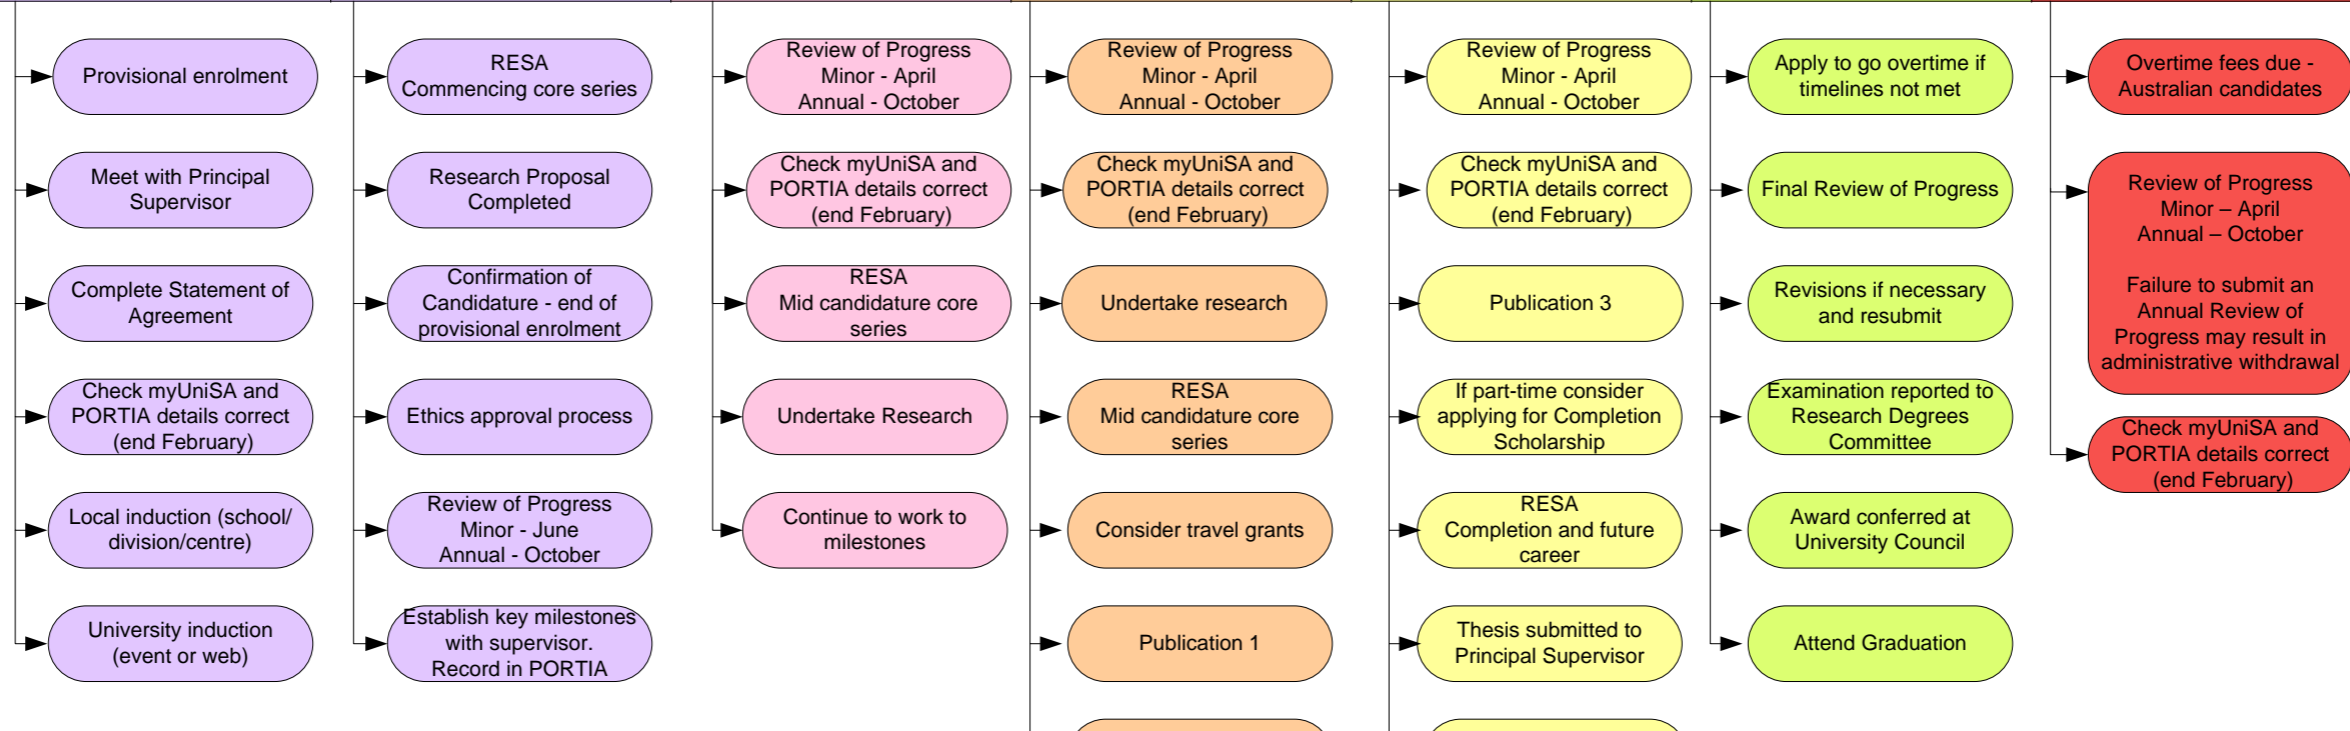

A guide for PhD candidates - Timelines in EFTSL

Equivalent Full-time Study Load (EFTSL) – Consumed Load in PORTIA						Overtime status
0.5 EFTSL	1.0 EFTSL	3.0 EFTSL	3.5 EFTSL	4.0 EFTSL	Over 4.0 EFTSL	

0 - 1 months	1 - 6 months	6 - 12 months	1 - 3 years	3 - 3½ years	3½ - 4 years	Over 4 years
--------------	--------------	---------------	-------------	--------------	--------------	--------------

RESA - Research Education Support Activity
 GSO - Graduate Studies Office
 PORTIA - Postgraduate Office Research Training Information Assistant
 EFTSL- Equivalent Full-time Study Load