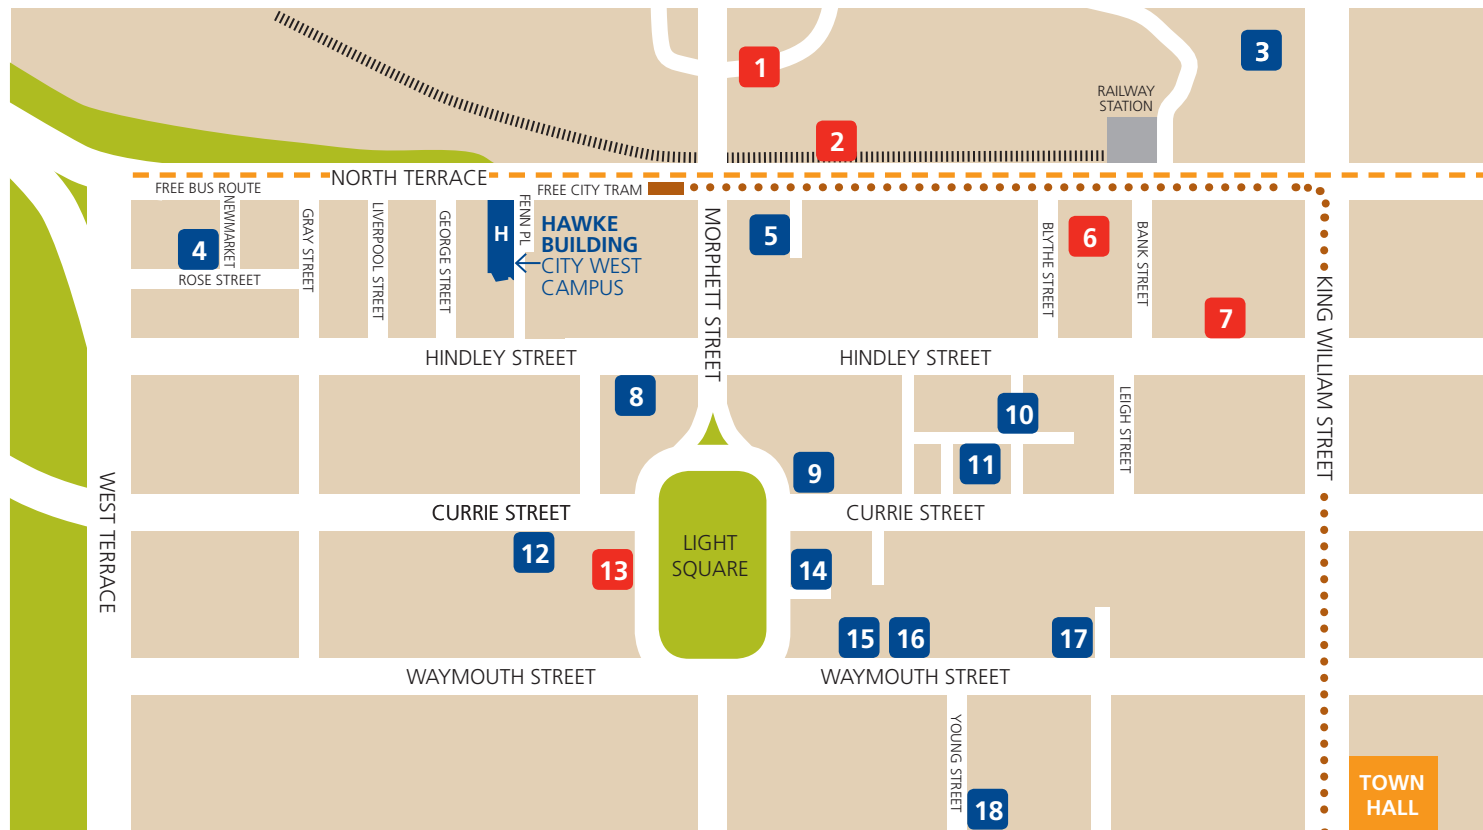

# The Bob Hawke Prime Ministerial Centre

## Parking and transport guide

- |  |  |   |   |   |
|--|--|---|---|---|
| 1 Riverbank Car Park<br><i>Festival Drive</i>          | 5 The Terrace Car Park<br><i>98 North Terrace</i>              | 9 Light Square Car Park<br><i>Cnr Light &amp; Currie Street</i> | 13 U-Park Light Square<br><i>53 Light Square</i>          | 17 U-Park Topham Mall<br><i>52-54 Waymouth Street</i> |
| 2 Exhibition Car Park<br><i>North Terrace</i>          | 6 Blythe Street Car Park<br><i>12 Blyth Street</i>             | 10 Plaza Hotel Car Park<br><i>14-16 Solomon Street</i>          | 14 Playhouse Lane Car Park<br><i>20 Playhouse Lane</i>    | 18 Young Street Car Park<br><i>16 Young Street</i>    |
| 3 Festival Centre Car Park<br><i>King William Road</i> | 7 Hindley Street Car Park<br><i>30 Hindley Street</i>          | 11 Burnett Street Car Park<br><i>10-14 Burnett Street</i>       | 15 Little Waymouth Car Park<br><i>102 Waymouth Street</i> | <b>1</b> 24 Hour Car Park                             |
| 4 Park Fast<br><i>20 Newmarket Street</i>              | 8 Wilson City West Car Park<br><i>189 - 207 Hindley Street</i> | 12 Currie Street<br><i>149 Currie Street</i>                    | 16 Henry Waymouth Car Park<br><i>100 Waymouth Street</i>  | <b>1</b> Car Park                                     |