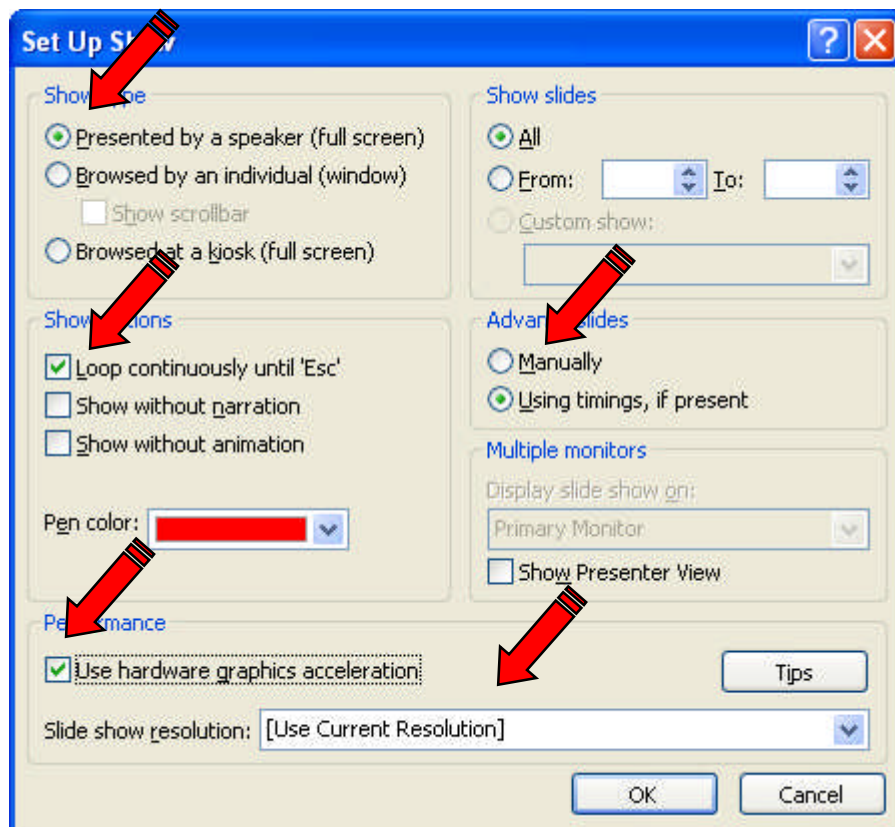

Information for Digital Signage Content Creation

Microsoft PowerPoint

PowerPoint 2007 is the highest version supported by PanelDirector.

PowerPoint shows must be setup with the following configuration:

- Slides must be automated and timed accordingly. Make sure mouse clicks are not used, otherwise the display will be paused awaiting a mouse click.
- If non-system fonts are used, they must be embedded. You can only embed true type fonts. Note this increases file size. See below for a list of system fonts installed on the player.
  Alternatively, additional fonts can be installed on the Digital Signage Players if required.
- Page size should be set according to screen resolution and orientation. Note that page sizes may display differently depending on the display device used.

NEC LCD-4620 Settings (1366x768 resolution):

- Portrait – Width 7.68cm x Height 13.66cm
- Landscape – Width 13.66cm x Height 7.68cm