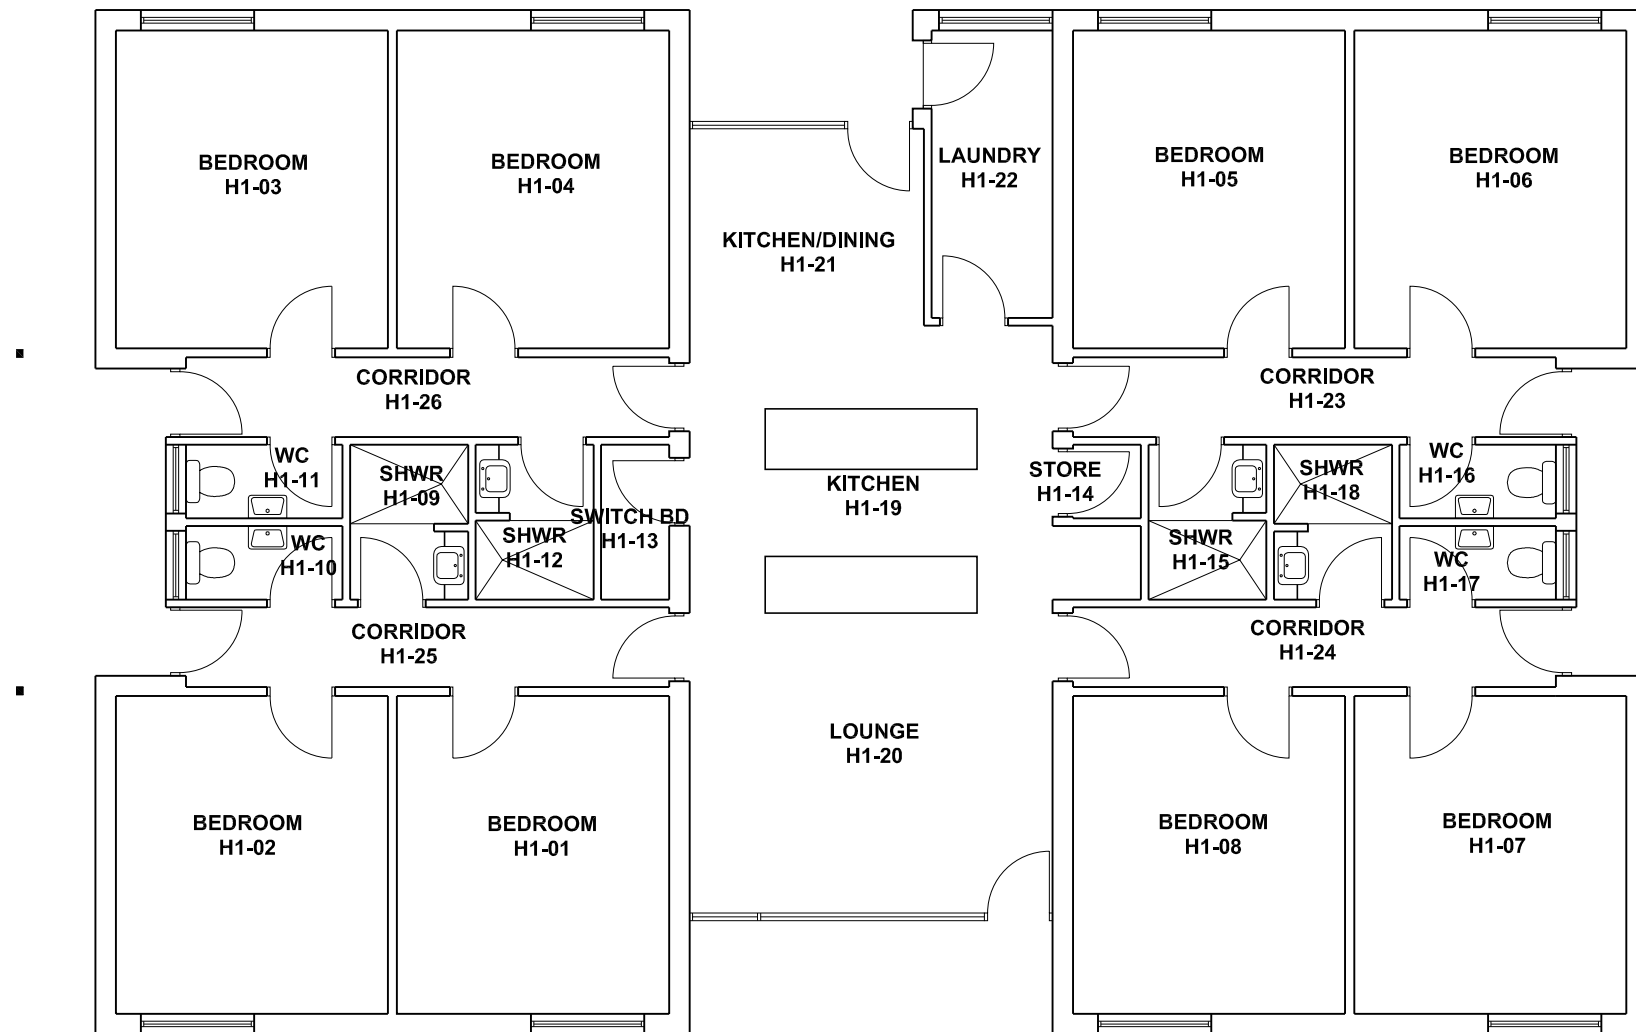

1 2 3 4 5m 10 20 30

Building Records drawings remain the property of the University of South Australia and must be returned upon request. These drawings may be inaccurate, and are subject to change without notice. Any errors and/or omissions should be reported to the Facilities Management Unit.

UNIVERSITY OF SOUTH AUSTRALIA

FACILITIES MANAGEMENT UNIT
Level 2,
101 Currie Street,
Adelaide, SA 5000
Phone 8302 2762
Fax 8302 2708

**BUILDING RECORDS
WHYALLA CAMPUS**

Building
**STUDENT UNIT H
LEVEL 01**

Scale: Refer to scale bar	Drawn: J Sheppard
Last Update: 02/02/2007	Plot Date: 22/02/2008 15:47

Drawing No.:	Revision:
A618PL01 - W	B