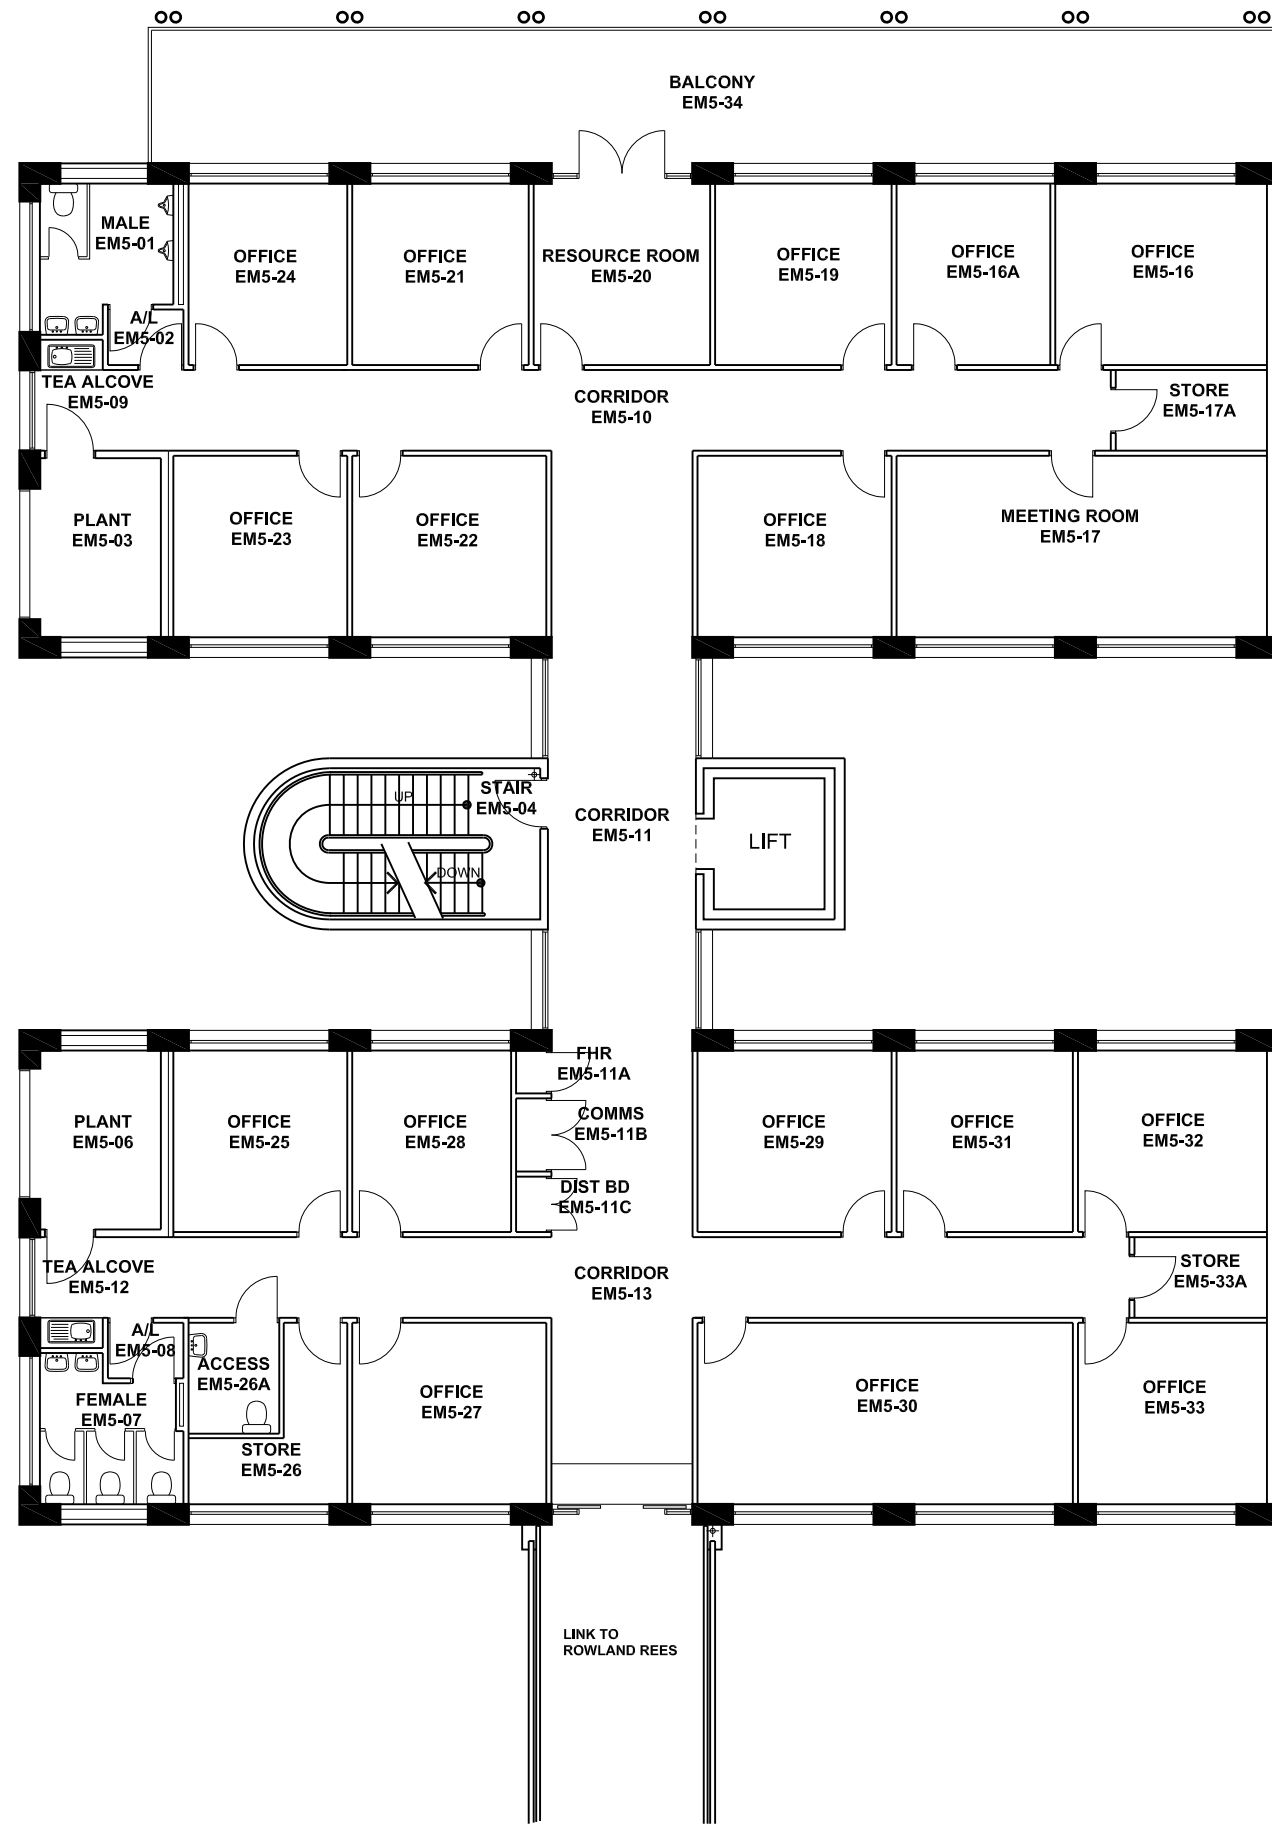

1 2 3 4 5m 10 15 20 25 30 40 50

NOTES:
 Building Records drawings remain the property of the University of South Australia and must be returned upon request.
 These drawings may be inaccurate, and are subject to change without notice. Any errors and/or omissions should be reported to the Facilities Management Unit.

Scale:
 Refer to scale bar
 Last Update:
 06/07/2009

Drawn:
 J Hvalica

Drawing No.:
A702PL05 - W
 Revision:
F