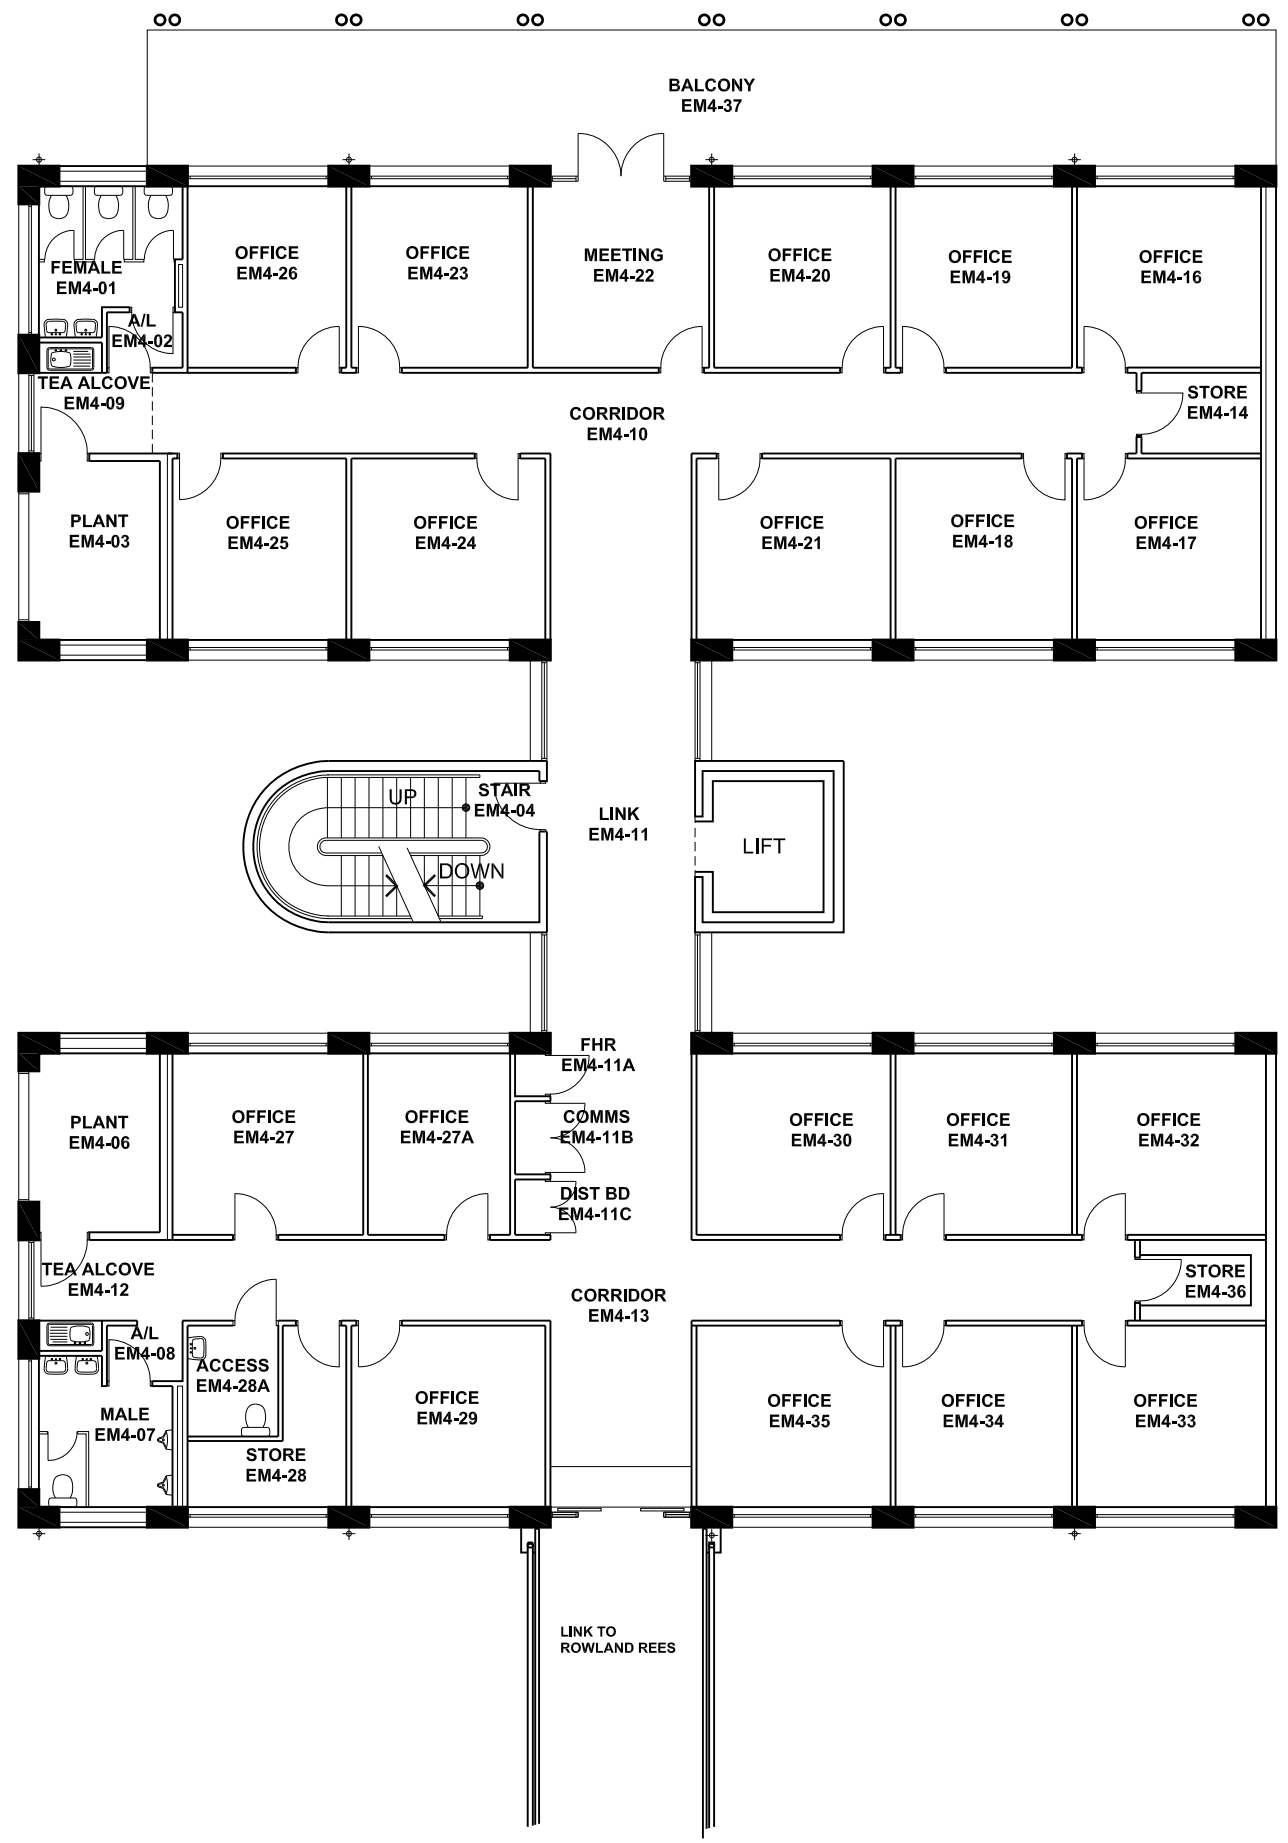

1 2 3 4 5m 10 15 20 25 30 40 50

NOTES:
 Building Records drawings remain the property of the University of South Australia and must be returned upon request.
 These drawings may be inaccurate, and are subject to change without notice. Any errors and/or omissions should be reported to the Facilities Management Unit.

Scale:
 Refer to scale bar
 Last Update:
 06/07/2009

Drawn:
 J Hvalica

Drawing No.:
A702PL04 - W
 Revision:
H