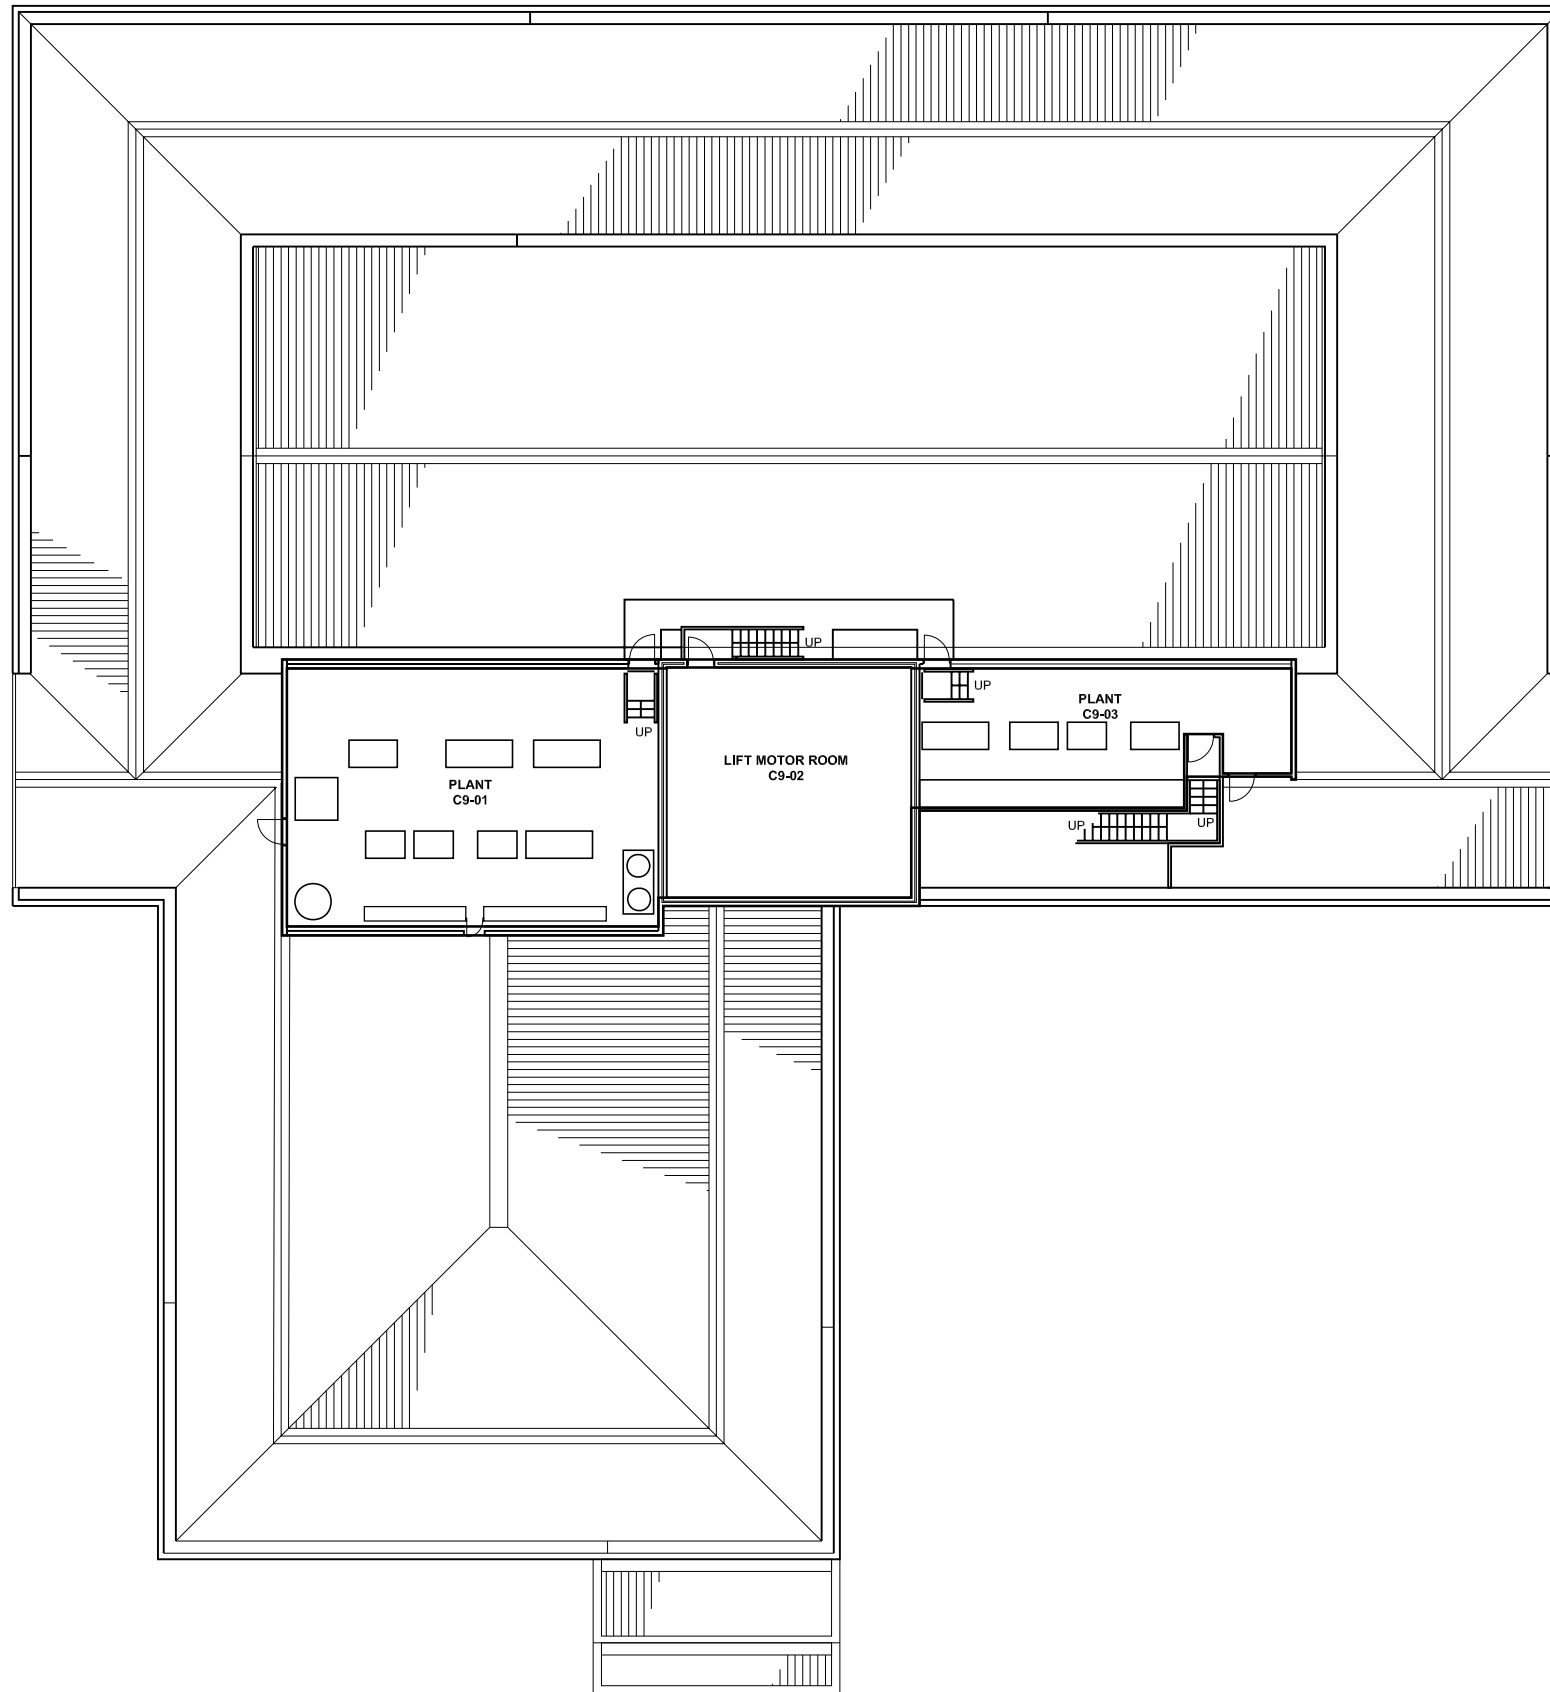

5 10m 25 50 75

Building Records drawings remain the property of the University of South Australia and must be returned upon request. These drawings may be inaccurate, and are subject to change without notice. Any errors and/or omissions should be reported to the Facilities Management Unit.

Scale: Refer to Scale bar	Drawn: J Sheppard
Last Update: 22/01/2007	Plot Date: 22/01/2007 13:53

Drawing No.:	Revision:
A104PL09 - W	C