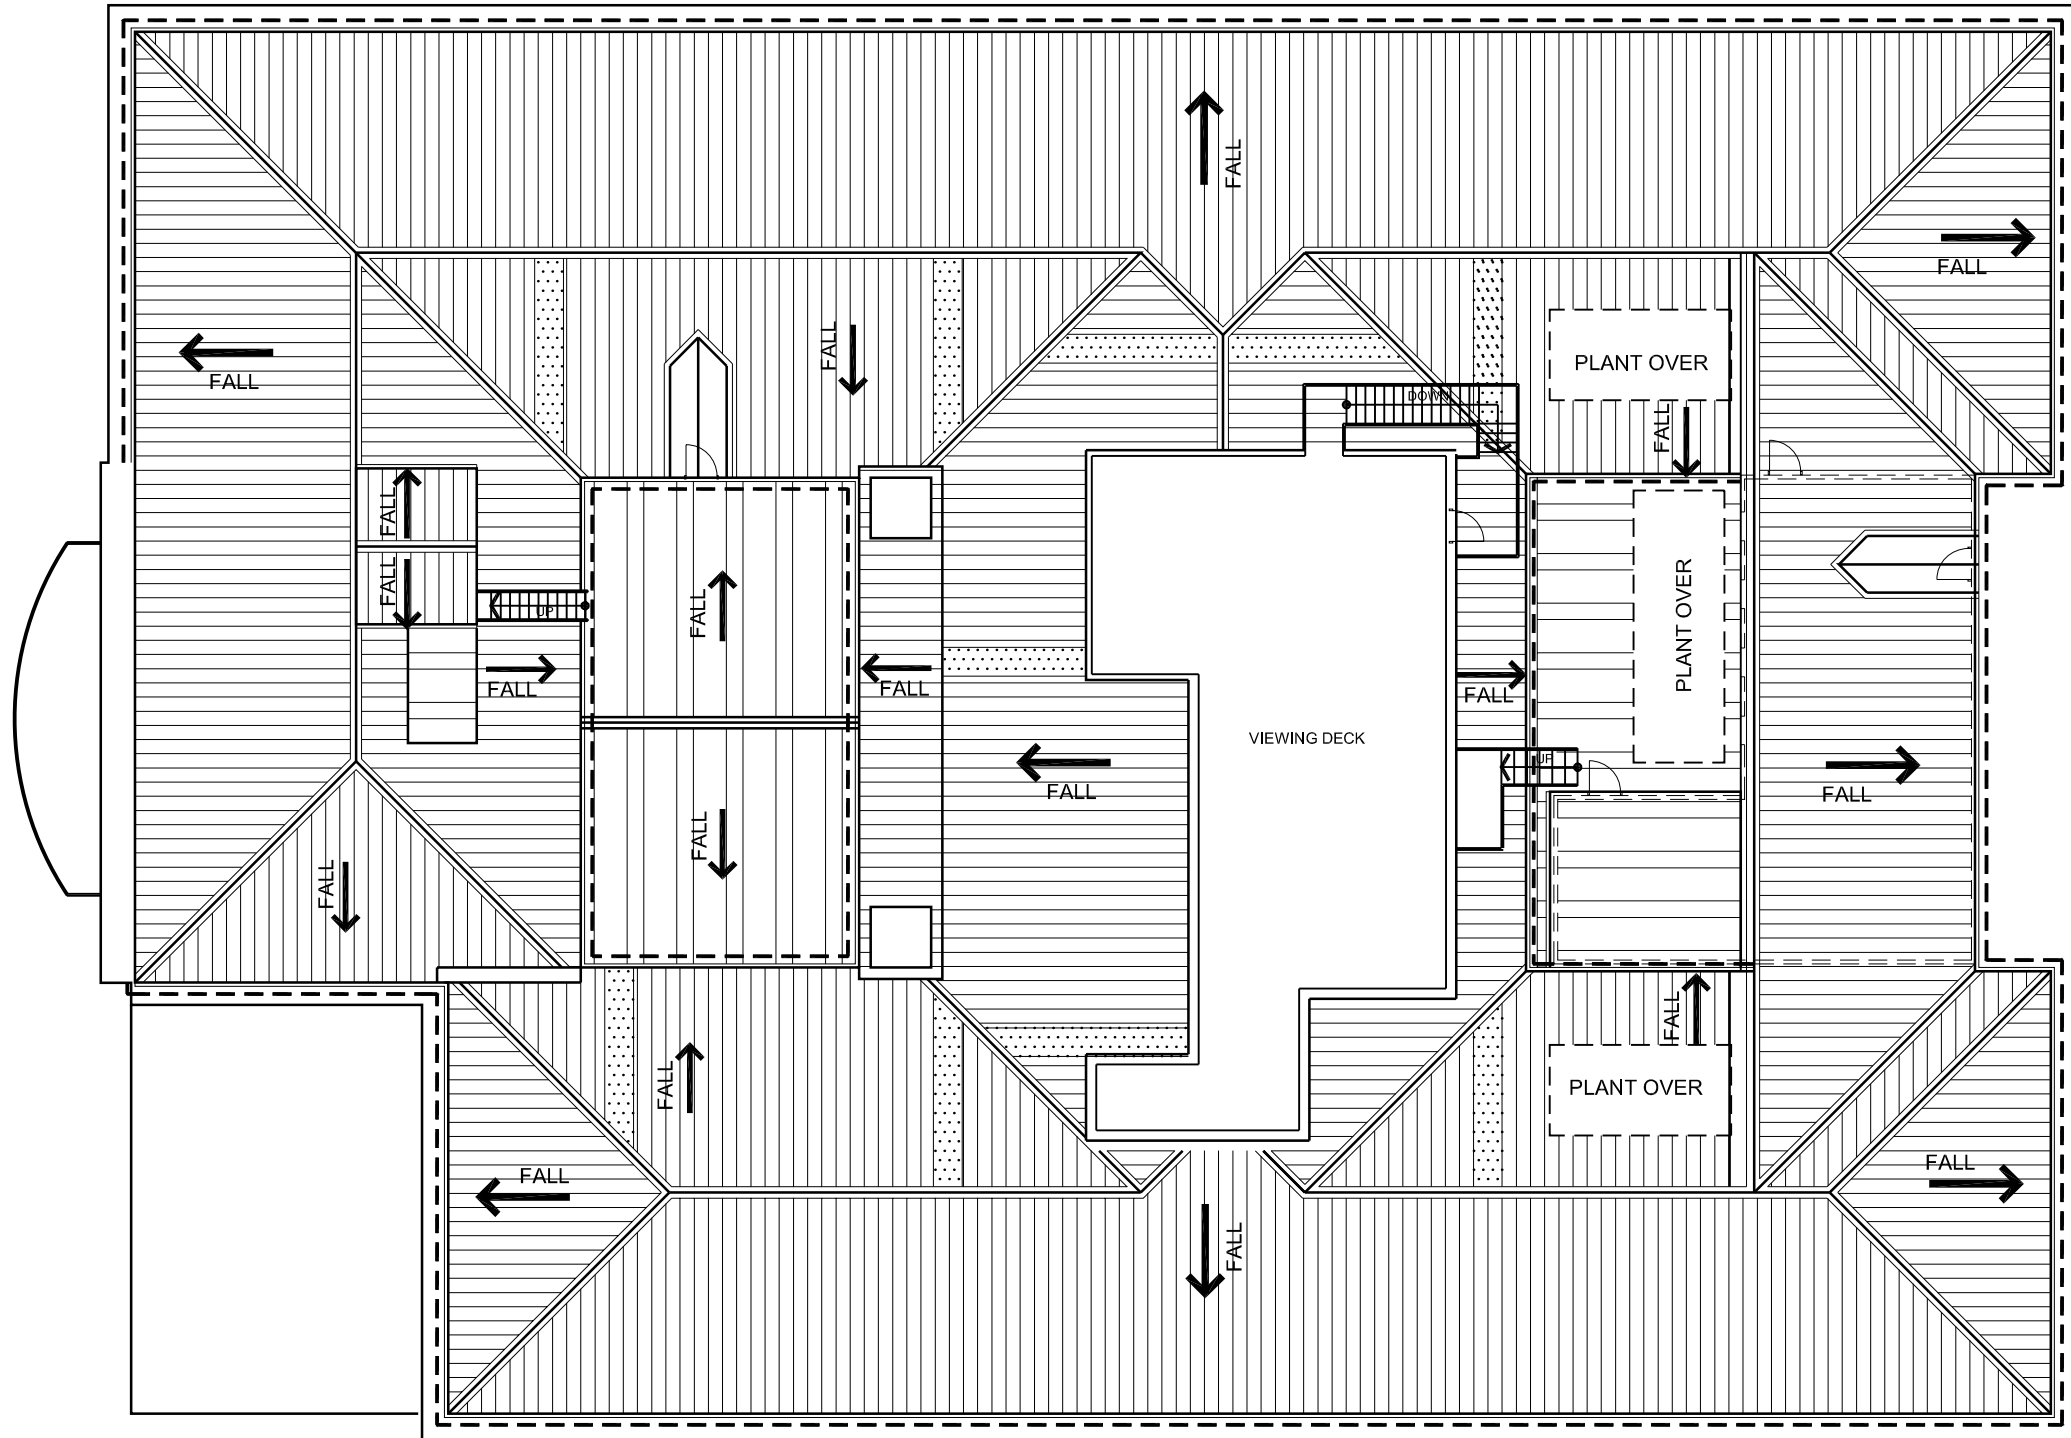

Building Records drawings remain the property of the University of South Australia and must be returned upon request. These drawings may be inaccurate, and are subject to change without notice. Any errors and/or omissions should be reported to the Facilities Management Unit.

UNIVERSITY OF SOUTH AUSTRALIA

FACILITIES MANAGEMENT UNIT
Level 2,
101 Currie Street,
Adelaide, SA 5000
Phone 8302 2762
Fax 8302 2708

**BUILDING RECORDS
CITY EAST CAMPUS**

Building
**PLAYFORD BUILDING
LEVEL 09 (DECK and ROOF)**

Scale: Refer to Scale Bar	Drawn: J Sheppard
Last Update: 22/01/2007	Plot Date: 22/01/2007 11:16

Drawing No.:	Revision:
A103PL09 - W	B