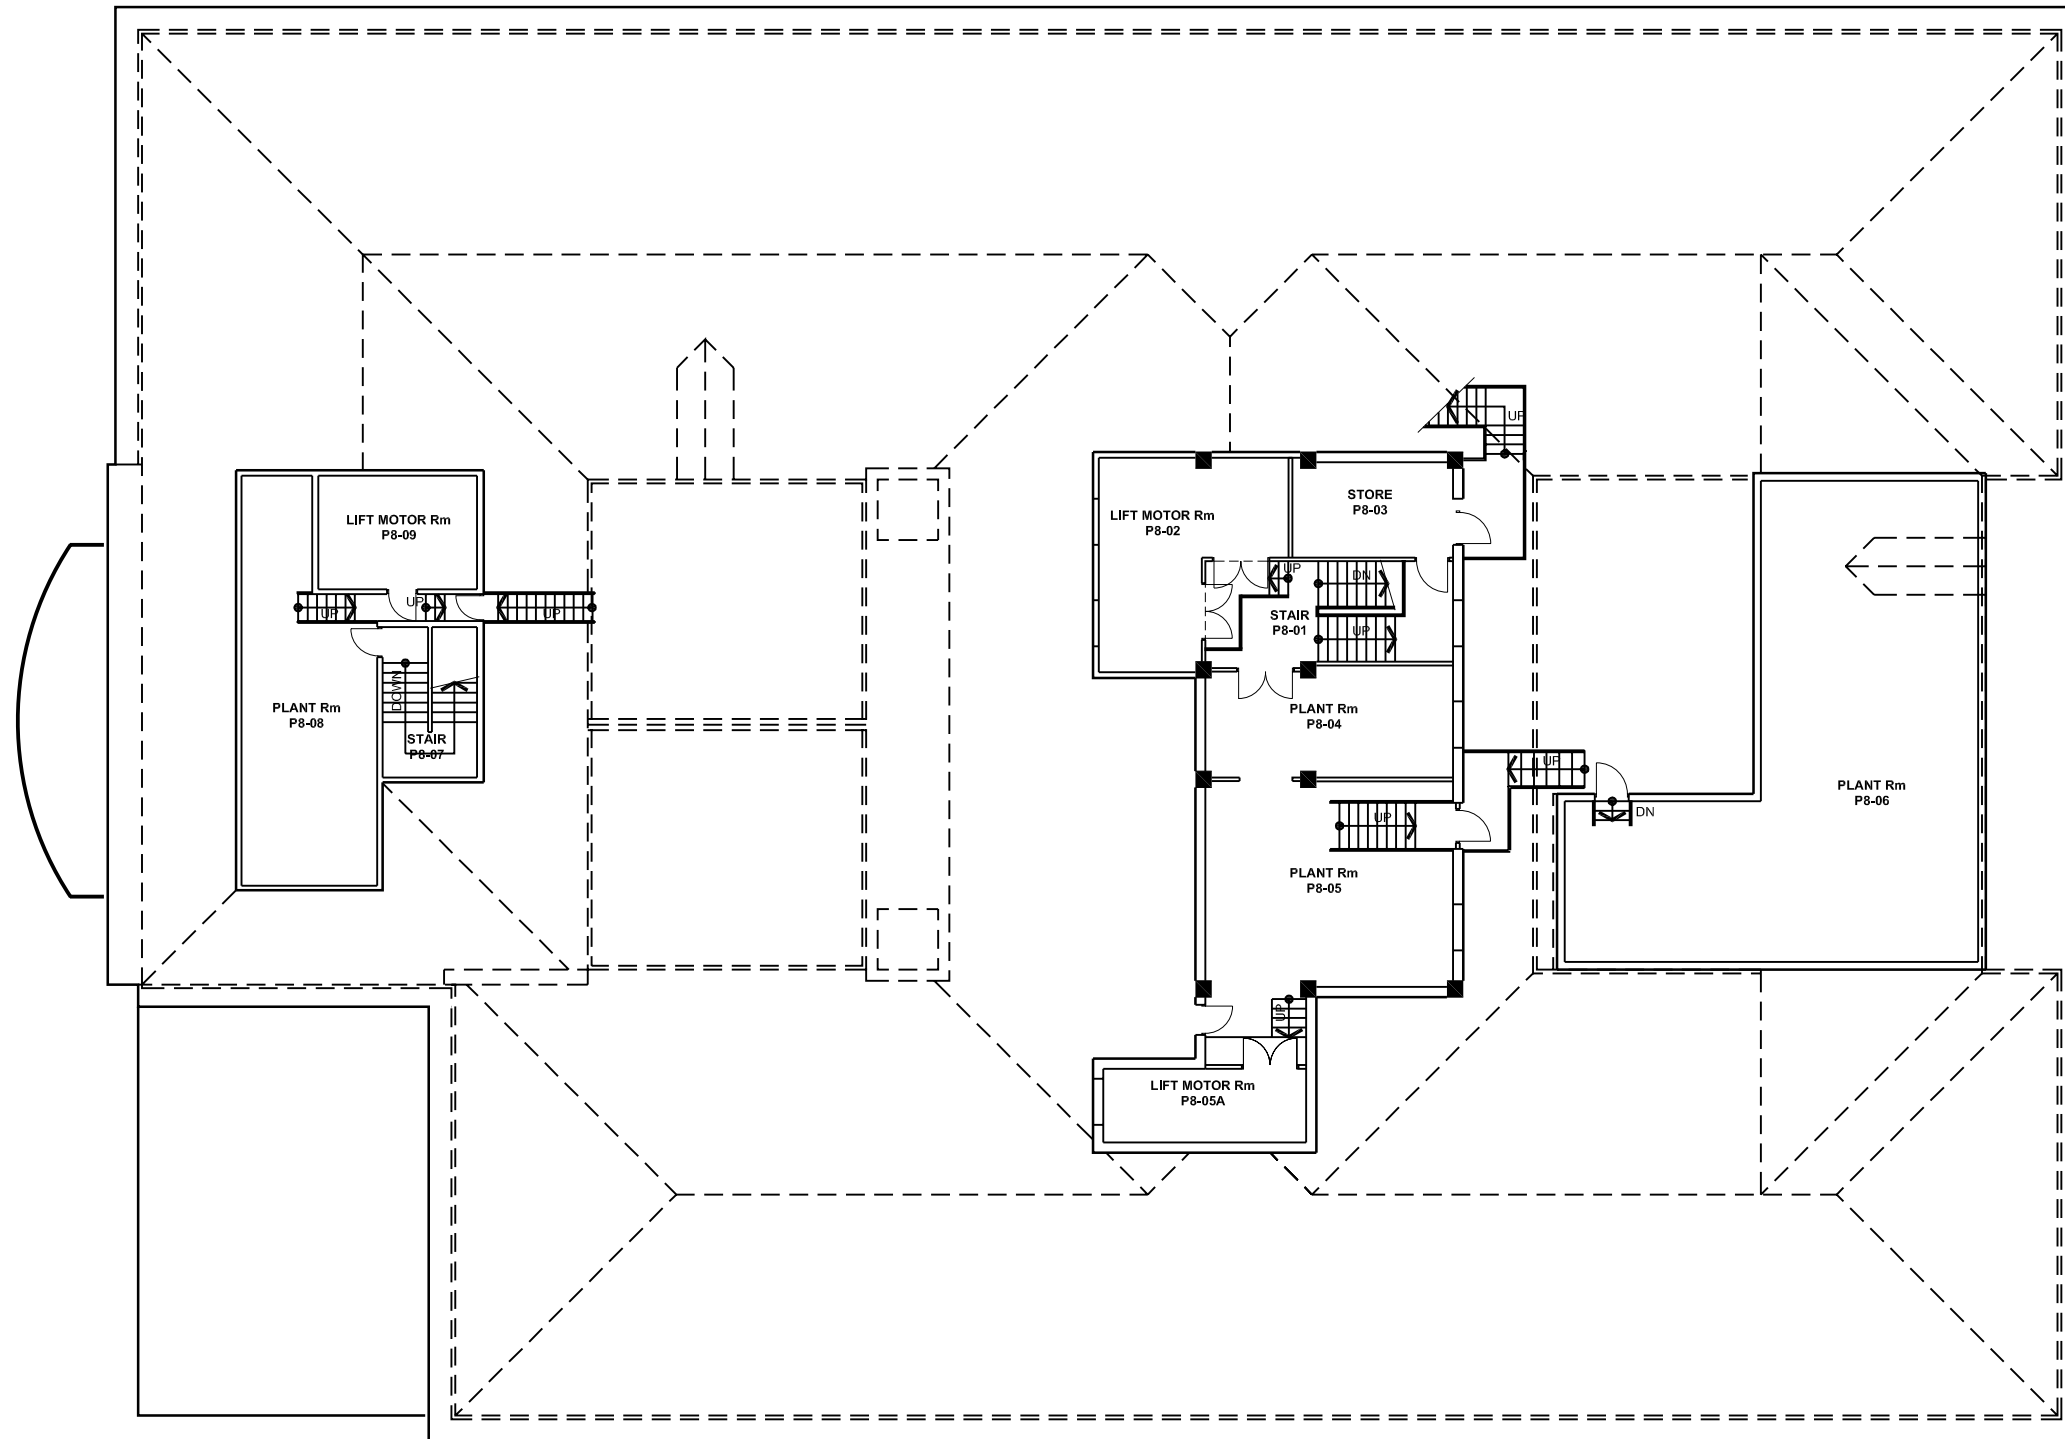

2 4 6 8 10m 20 40 60

Building Records drawings remain the property of the University of South Australia and must be returned upon request. These drawings may be inaccurate, and are subject to change without notice. Any errors and/or omissions should be reported to the Facilities Management Unit.

Scale: Refer to Scale Bar	Drawn: J Sheppard
Last Update: 22/01/2007	Plot Date: 22/01/2007 11:14

Drawing No.:	Revision:
A103PL08 - W	D