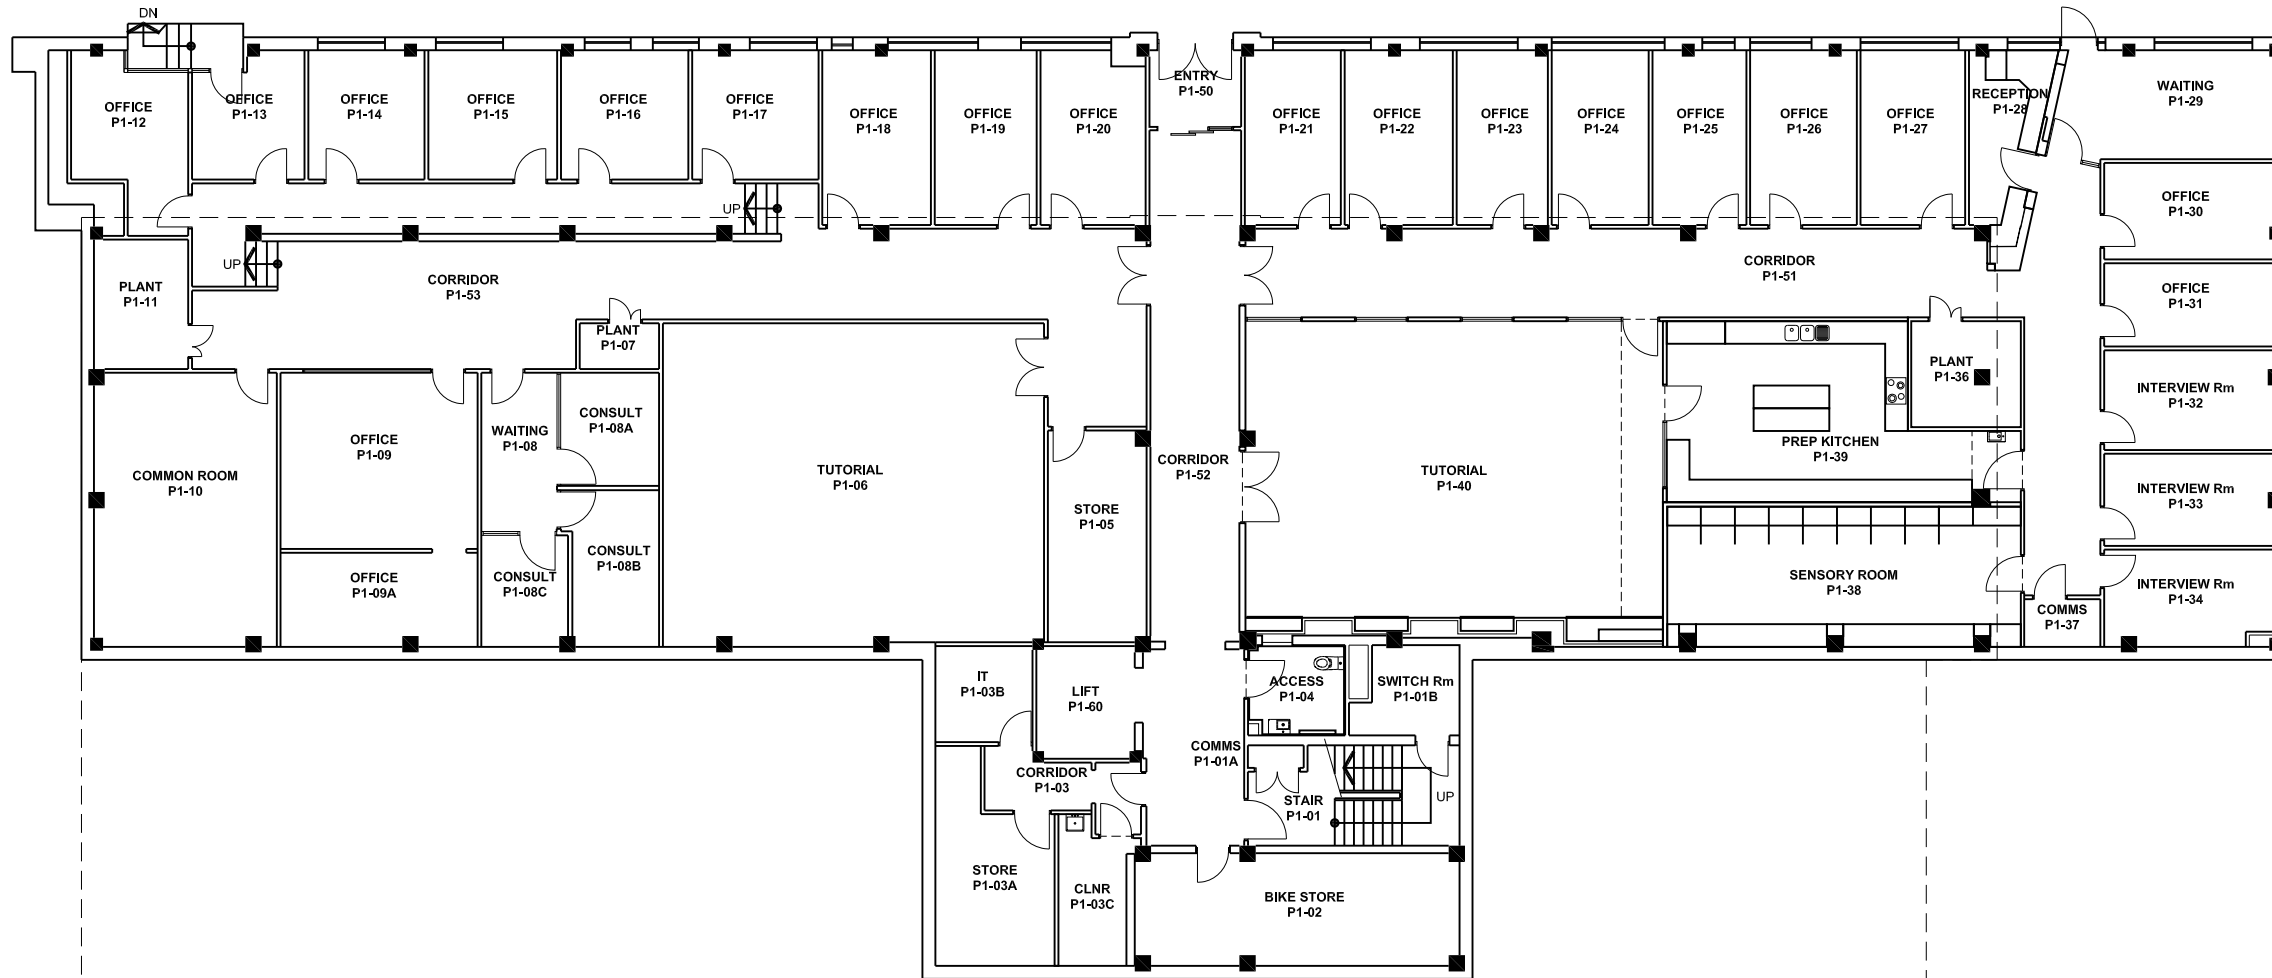

2 4 6 8 10m 20 40 60

LINE OF BUILDING ABOVE

NOTES:
 Building Records drawings remain the property of the University of South Australia and must be returned upon request.
 These drawings may be inaccurate, and are subject to change without notice. Any errors and/or omissions should be reported to the Facilities Management Unit.

Scale: Refer to Scale Bar
 Drawn: J Hvalica
 Last Update: 05/04/2011

Drawing No.: **A103PL01 - W**
 Revision: **J**