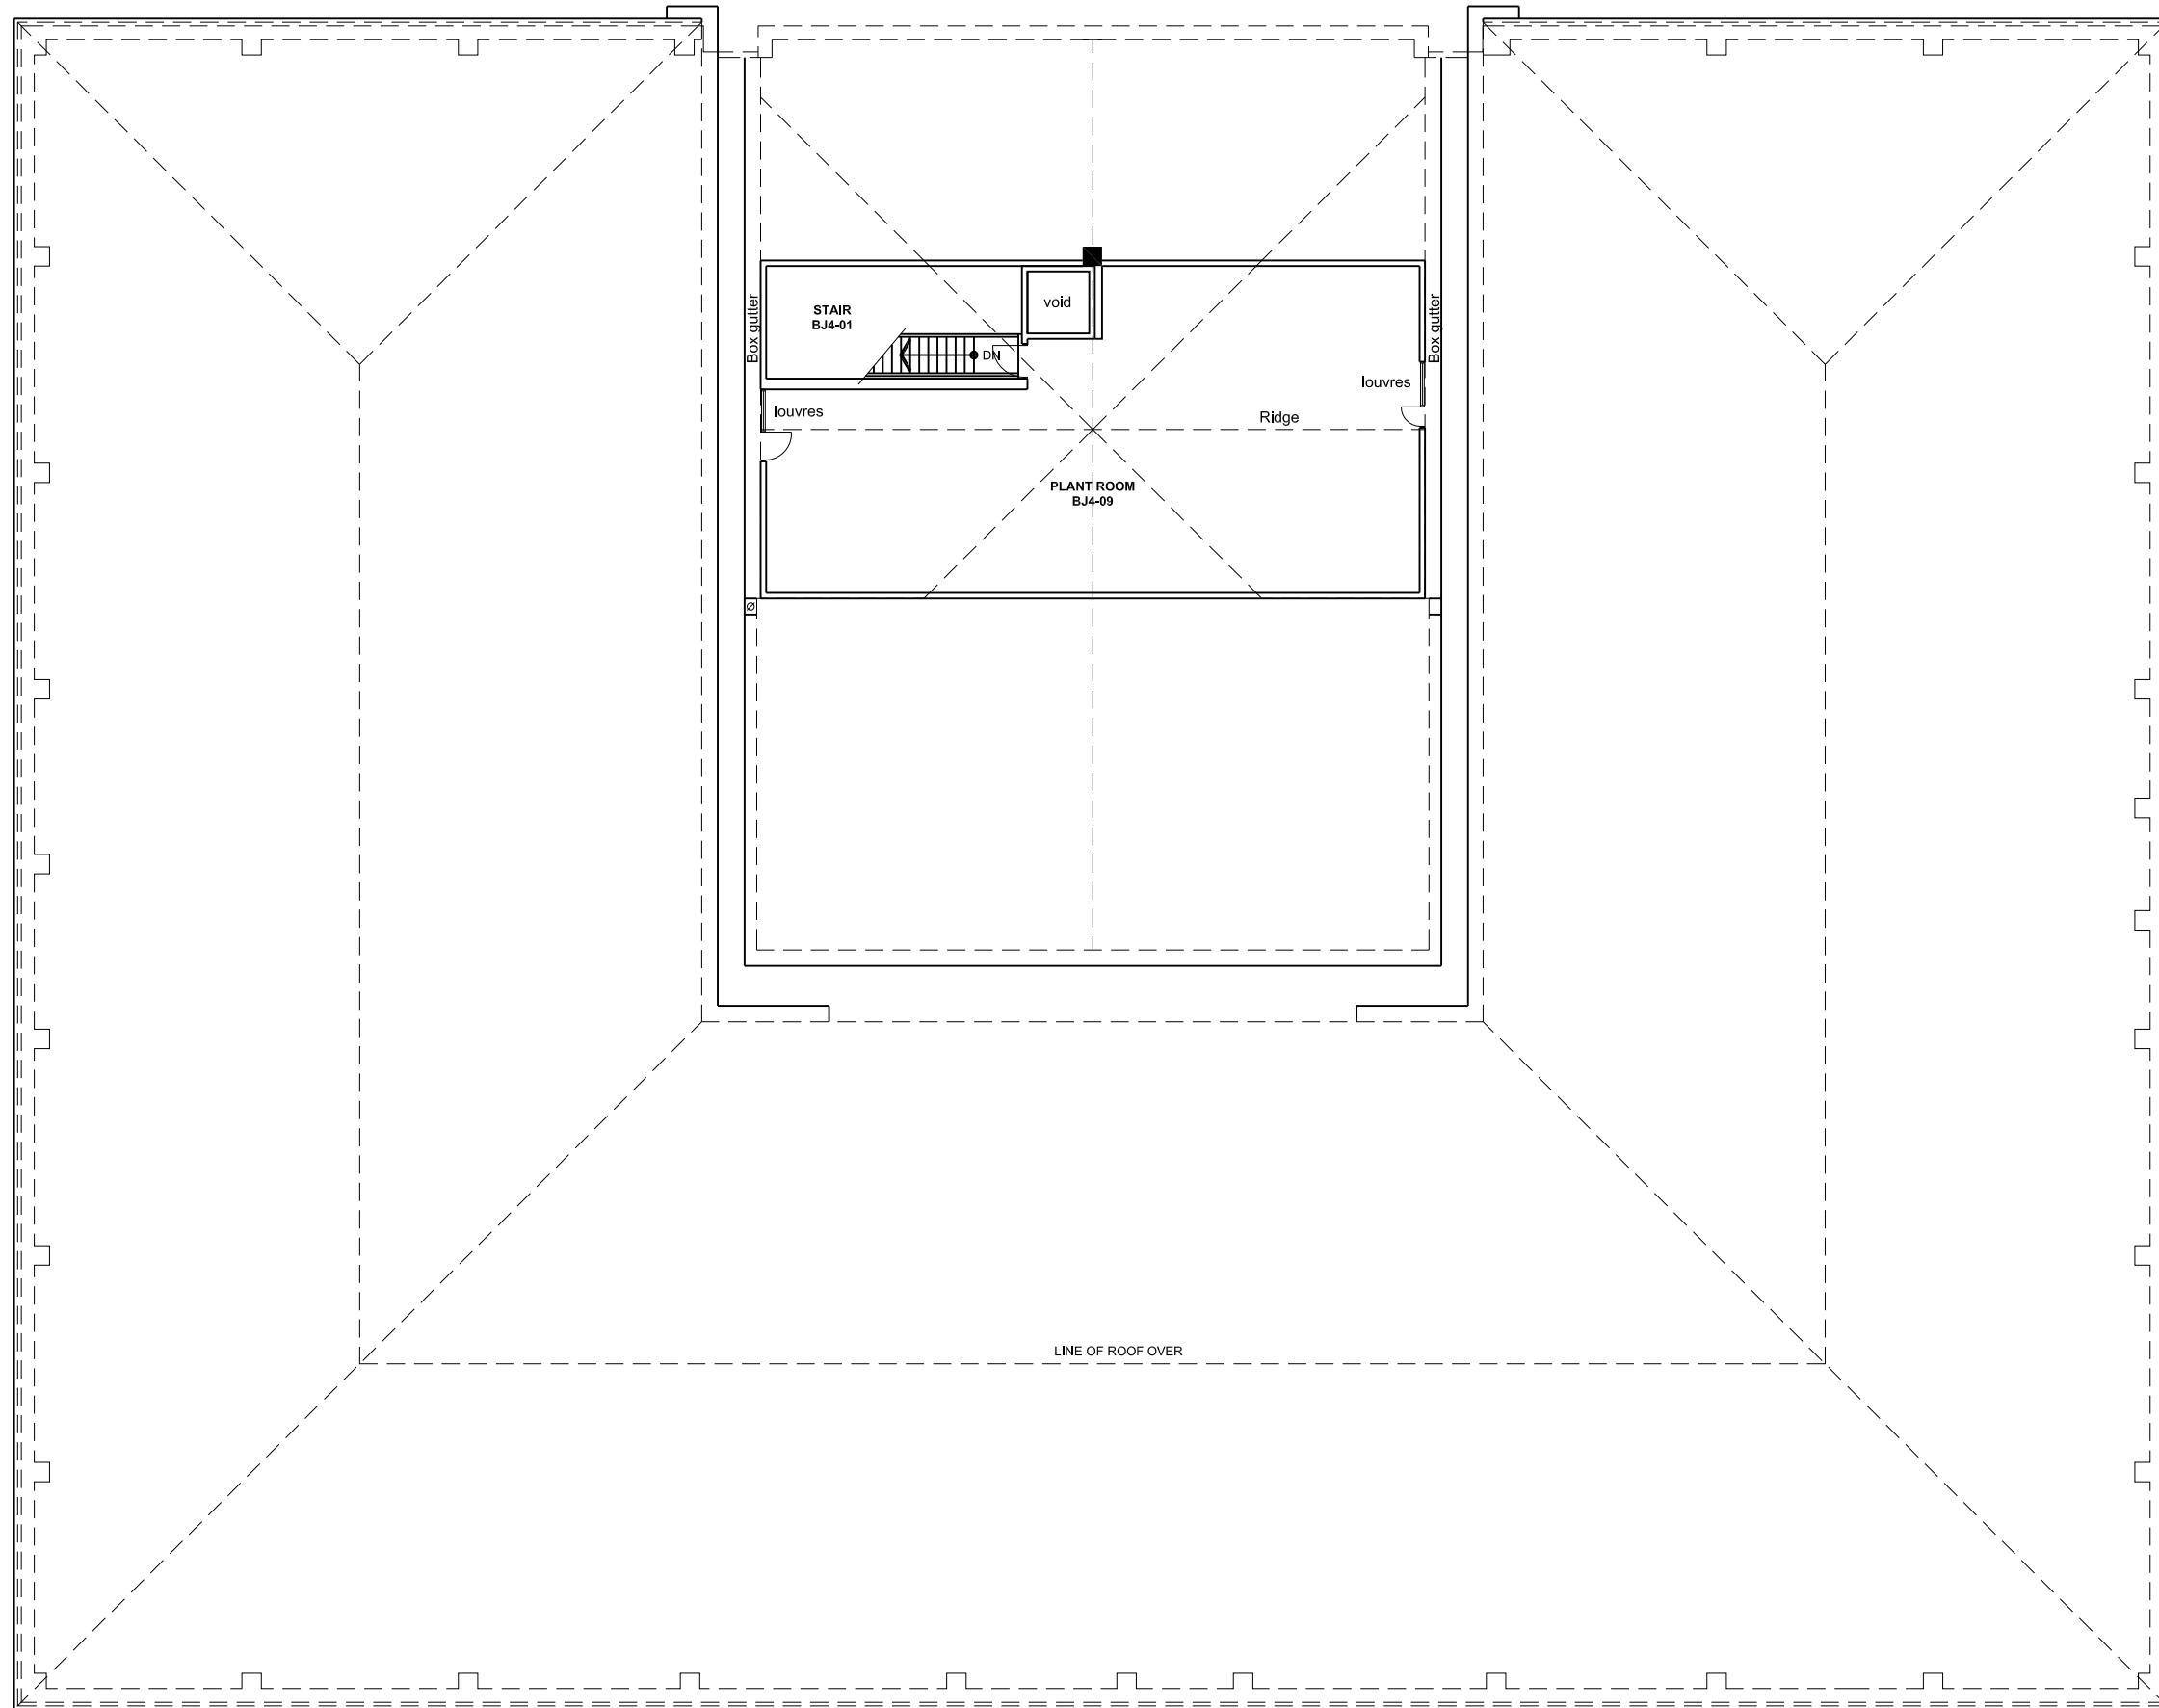

2 4 6 8 10m 20 40 60

NOTES:
 Building Records drawings remain the property of the University of South Australia and must be returned upon request.
 These drawings may be inaccurate, and are subject to change without notice. Any errors and/or omissions should be reported to the Facilities Management Unit.

Scale: Refer to Scale bar
 Drawn: J Hvalica
 Last Update: 09/10/2009

Drawing No.: **A102PL04 - W**
 Revision: **B**