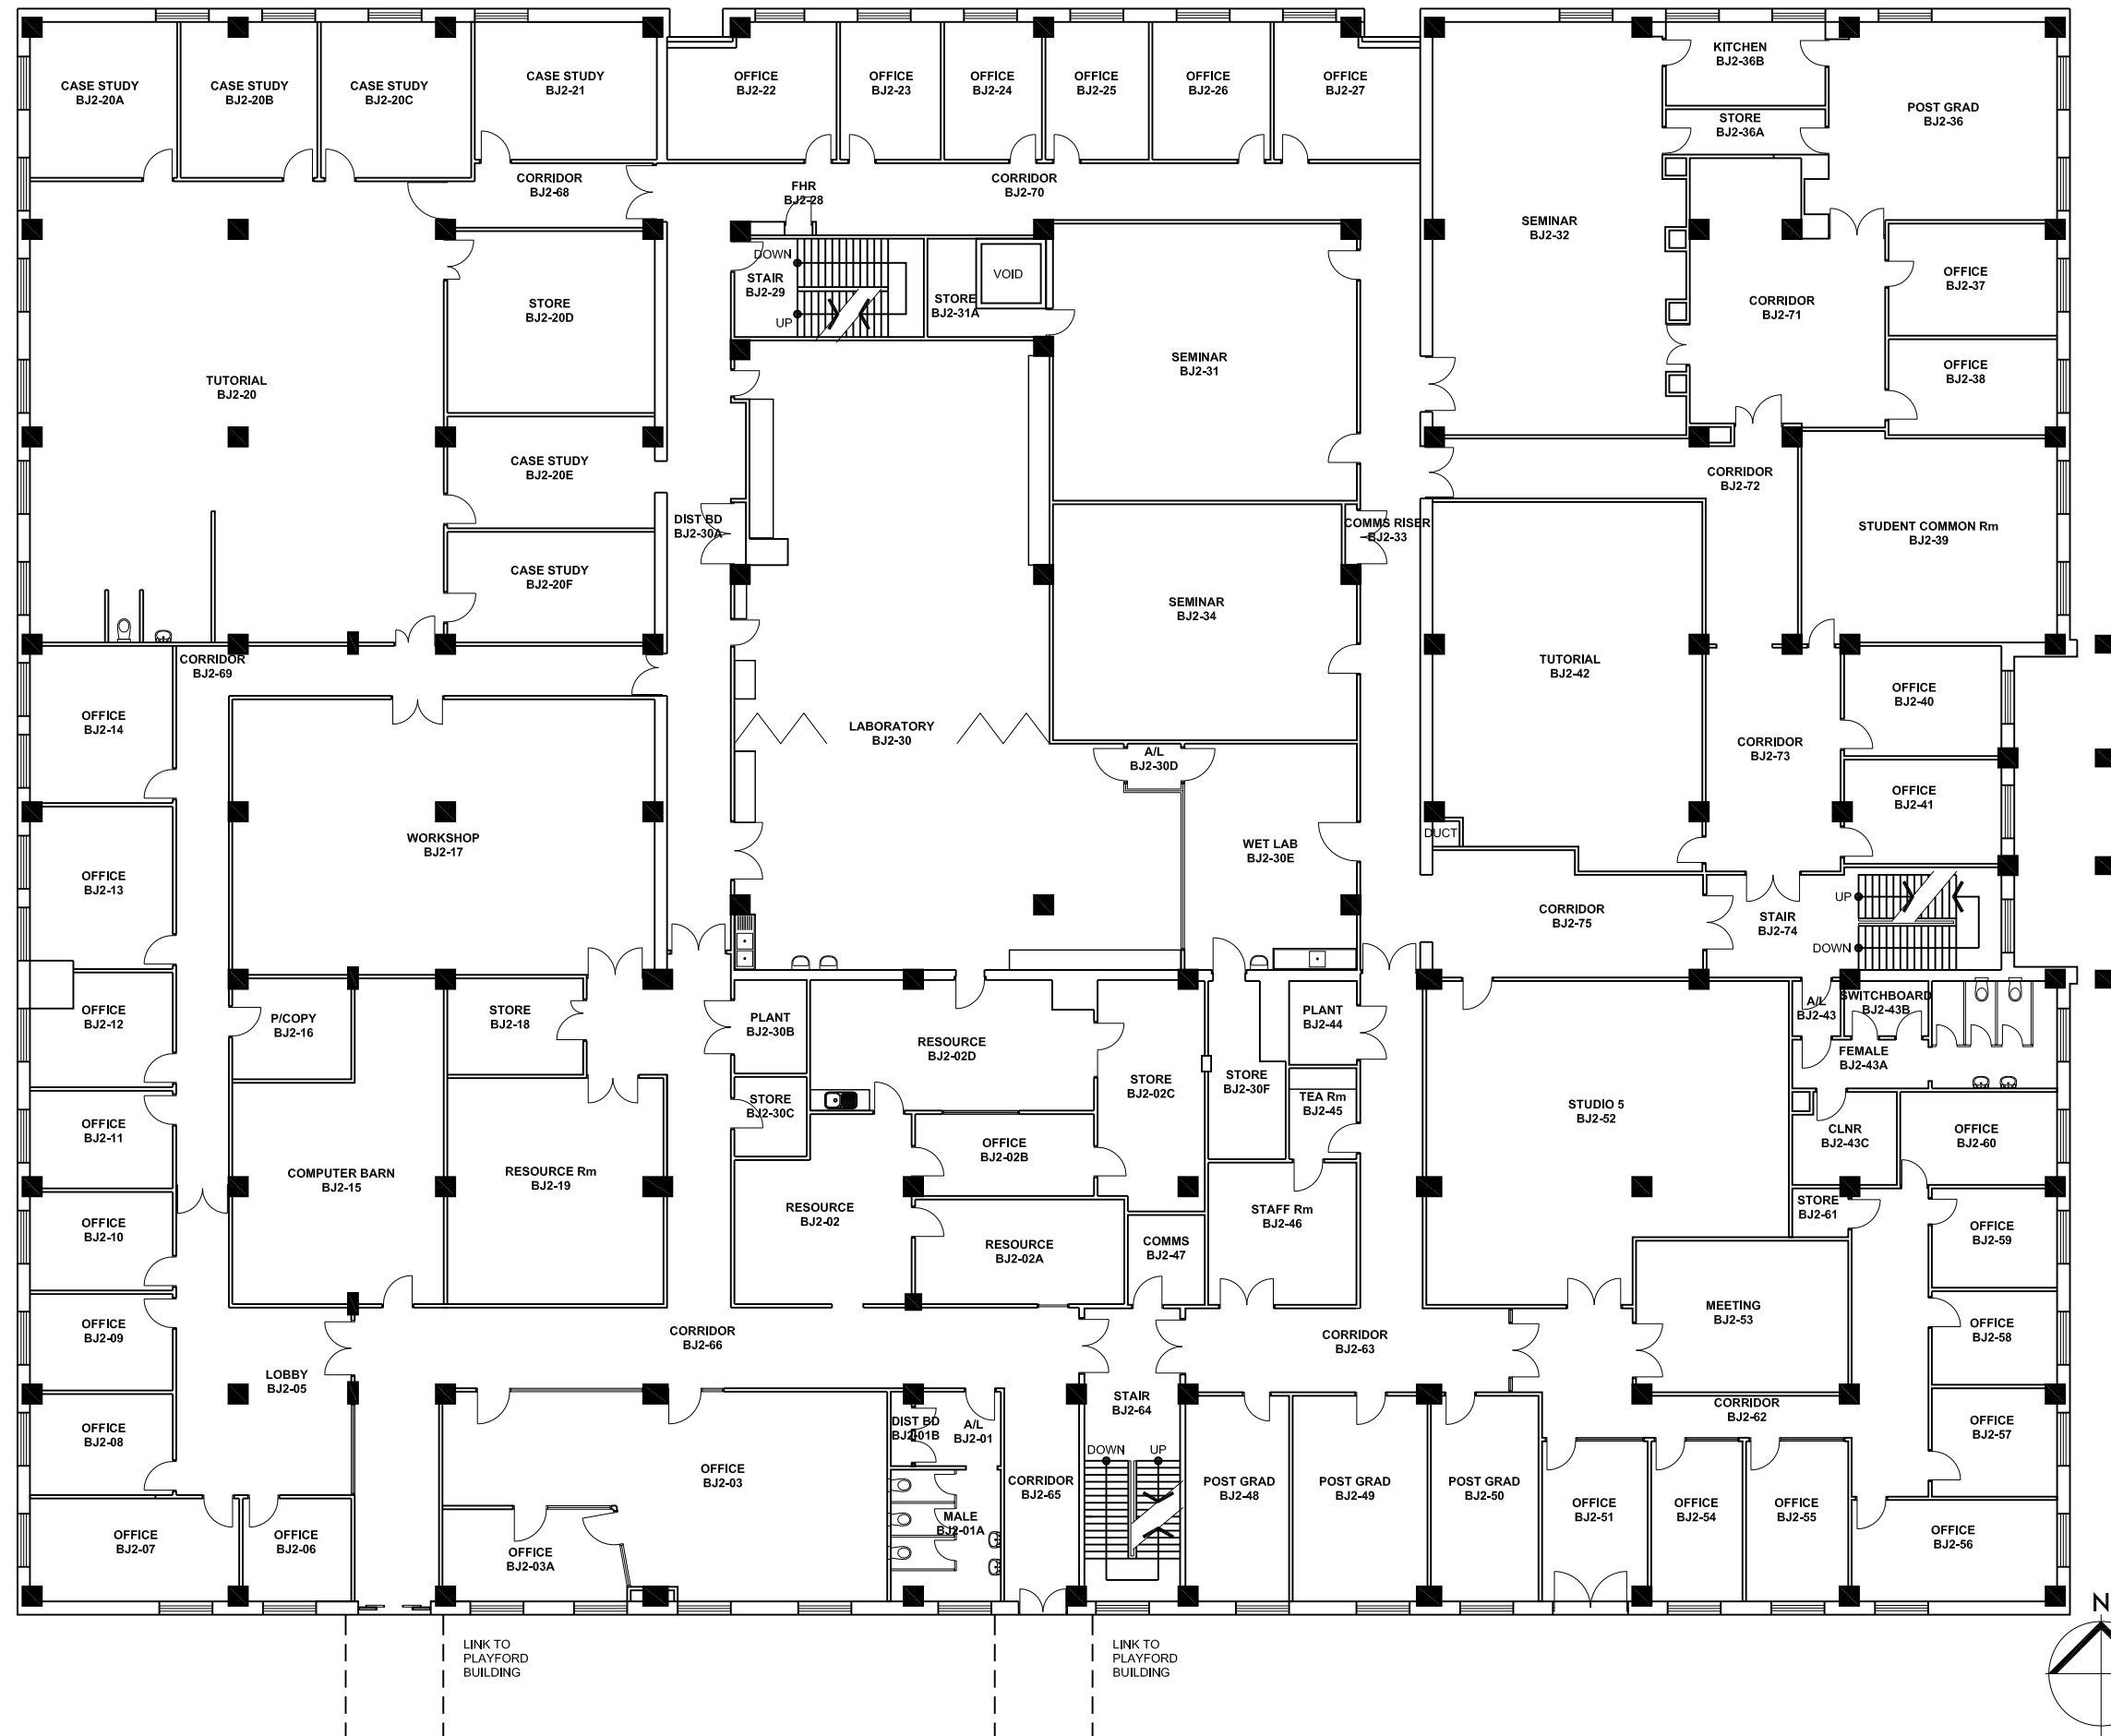

2 4 6 8 10m 20 40 60

**NOTES:**  
 Building Records drawings remain the property of the University of South Australia and must be returned upon request.  
 These drawings may be inaccurate, and are subject to change without notice. Any errors and/or omissions should be reported to the Facilities Management Unit.

Scale: Refer to Scale Bar  
 Last Update: 27/04/2011

Drawn: J Hvalica

Drawing No.: **A102PL02 - W**

Revision: **L**