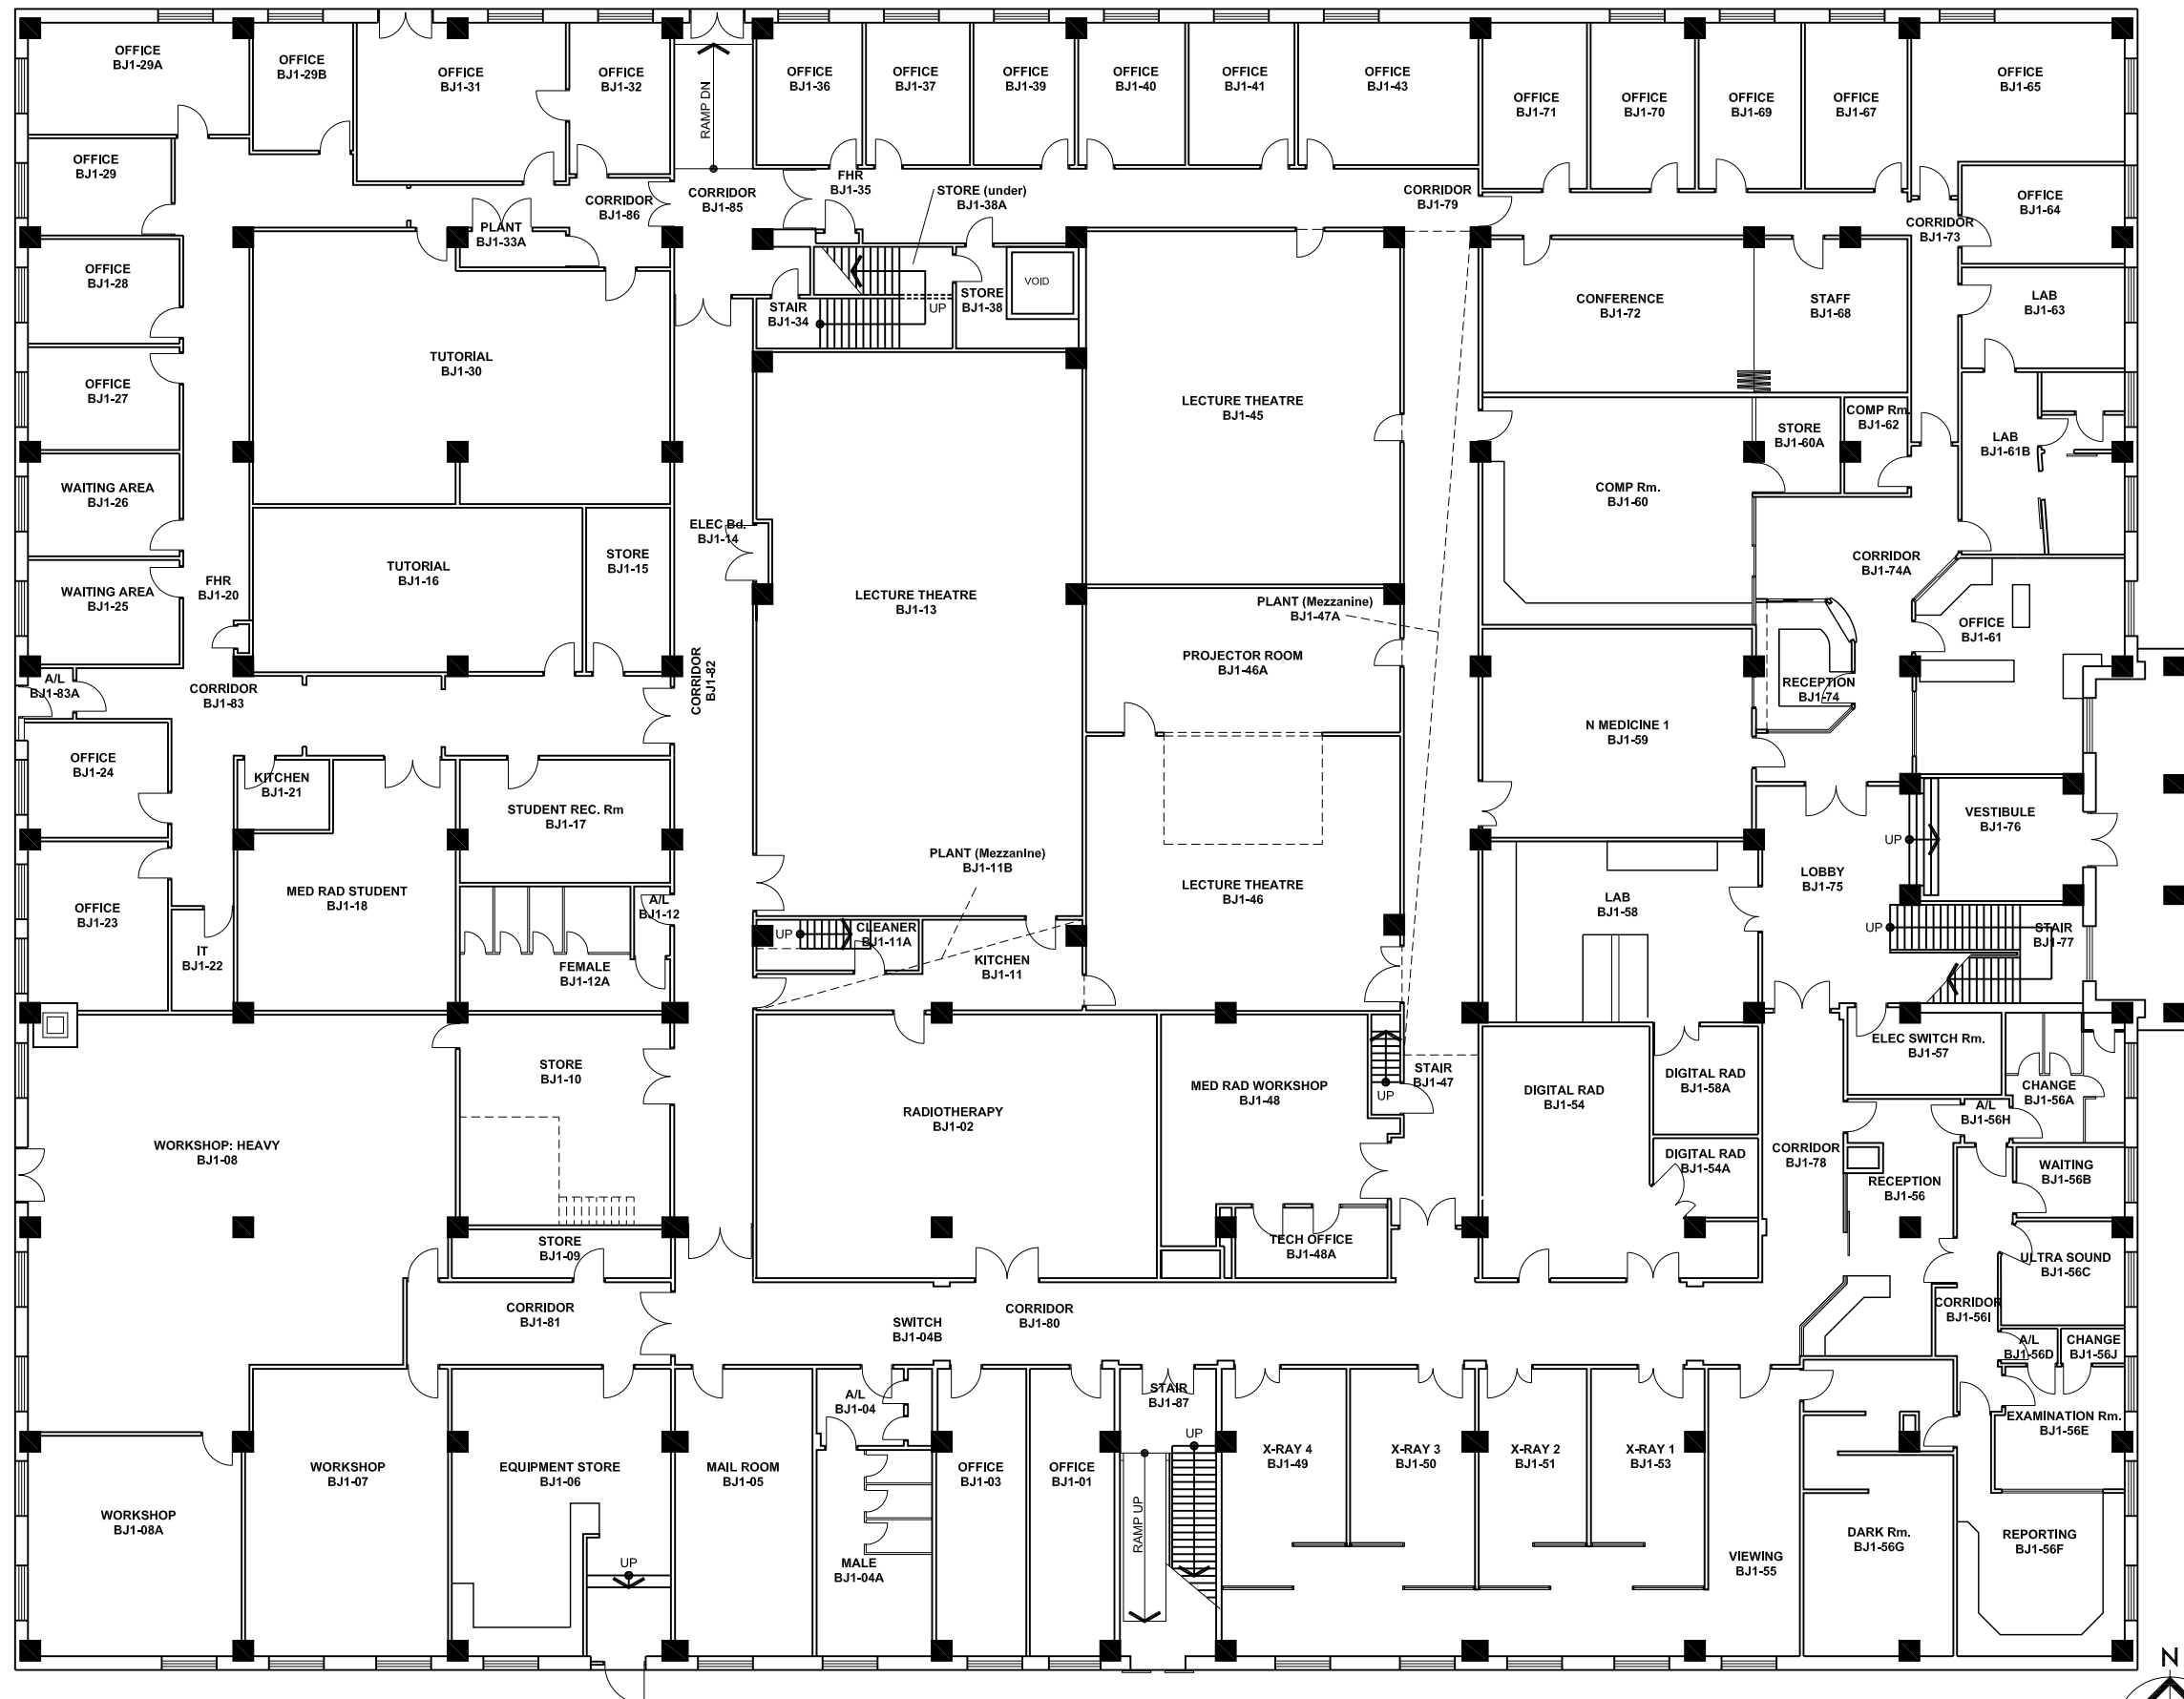

2 4 6 8 10m 20 40 60

NOTES:
 Building Records drawings remain the property of the University of South Australia and must be returned upon request.
 These drawings may be inaccurate, and are subject to change without notice. Any errors and/or omissions should be reported to the Facilities Management Unit.

Scale: Refer to Scale Bar
 Drawn: J Hvalica
 Last Update: 07/11/2011

Drawing No.: **A102PL01 - W**
 Revision: **R**