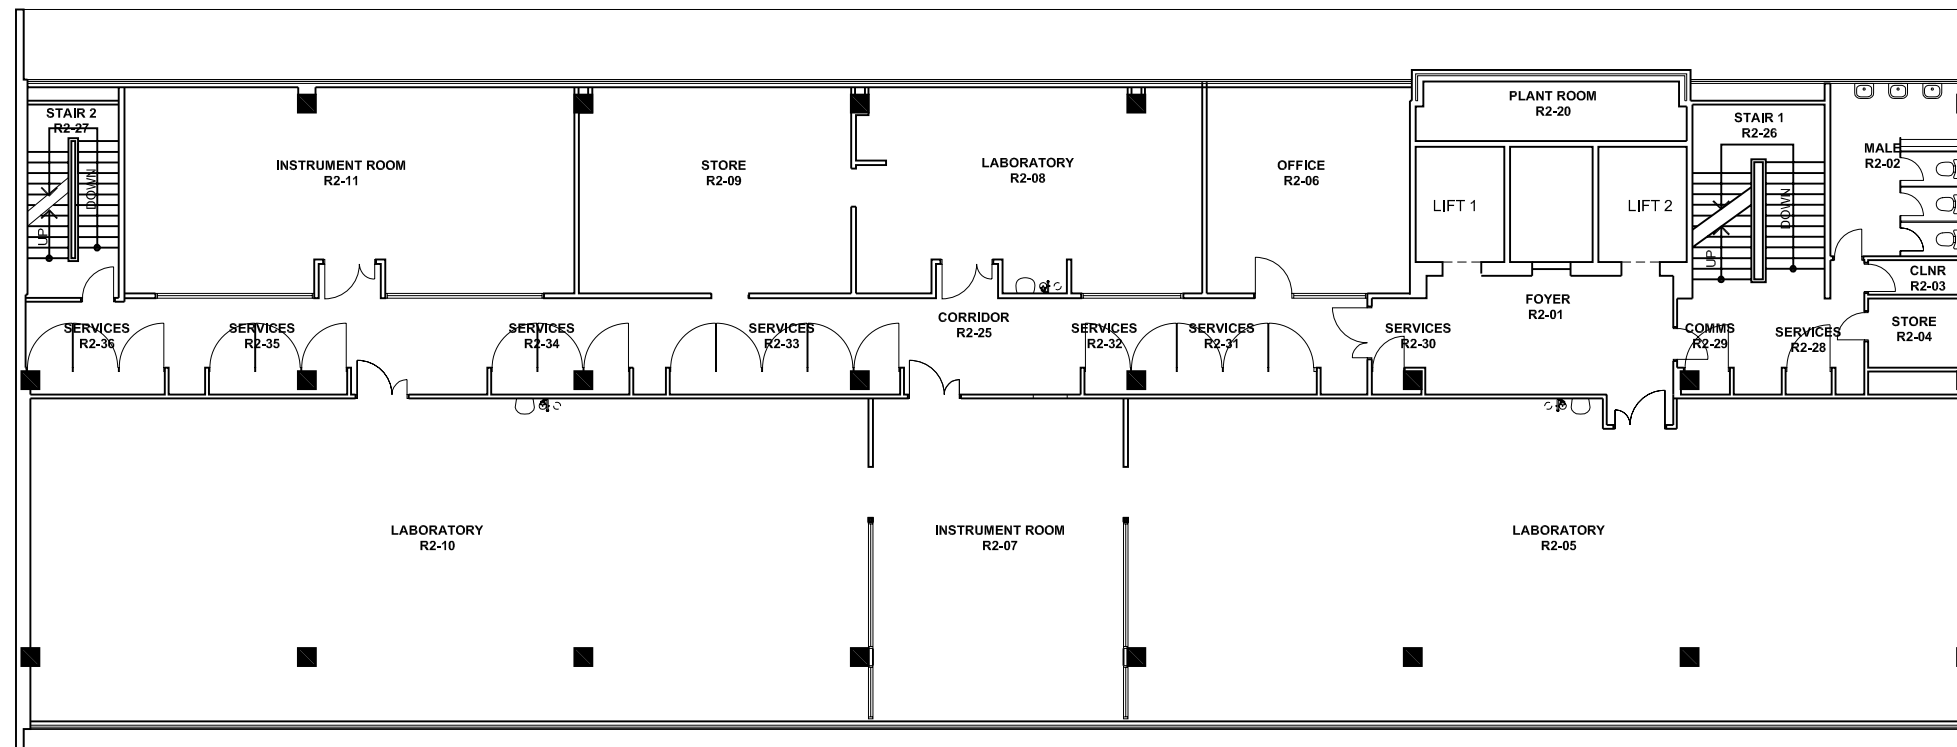

2 4 6 8 10m 20 40 60

Building Records drawings remain the property of the University of South Australia and must be returned upon request. These drawings may be inaccurate, and are subject to change without notice. Any errors and/or omissions should be reported to the Facilities Management Unit.

UNIVERSITY OF SOUTH AUSTRALIA

FACILITIES MANAGEMENT UNIT
Level 2,
101 Currie Street,
Adelaide, SA 5000
Phone 8302 2762
Fax 8302 2708

**BUILDING RECORDS
CITY EAST CAMPUS**

Building
**REID BUILDING
LEVEL 02**

Scale: Refer to scale bar	Drawn: J Sheppard
Last Update: 08/01/2007	Plot Date: 18/01/2007 16:12

Drawing No.:	Revision:
A101PL02 - W	D