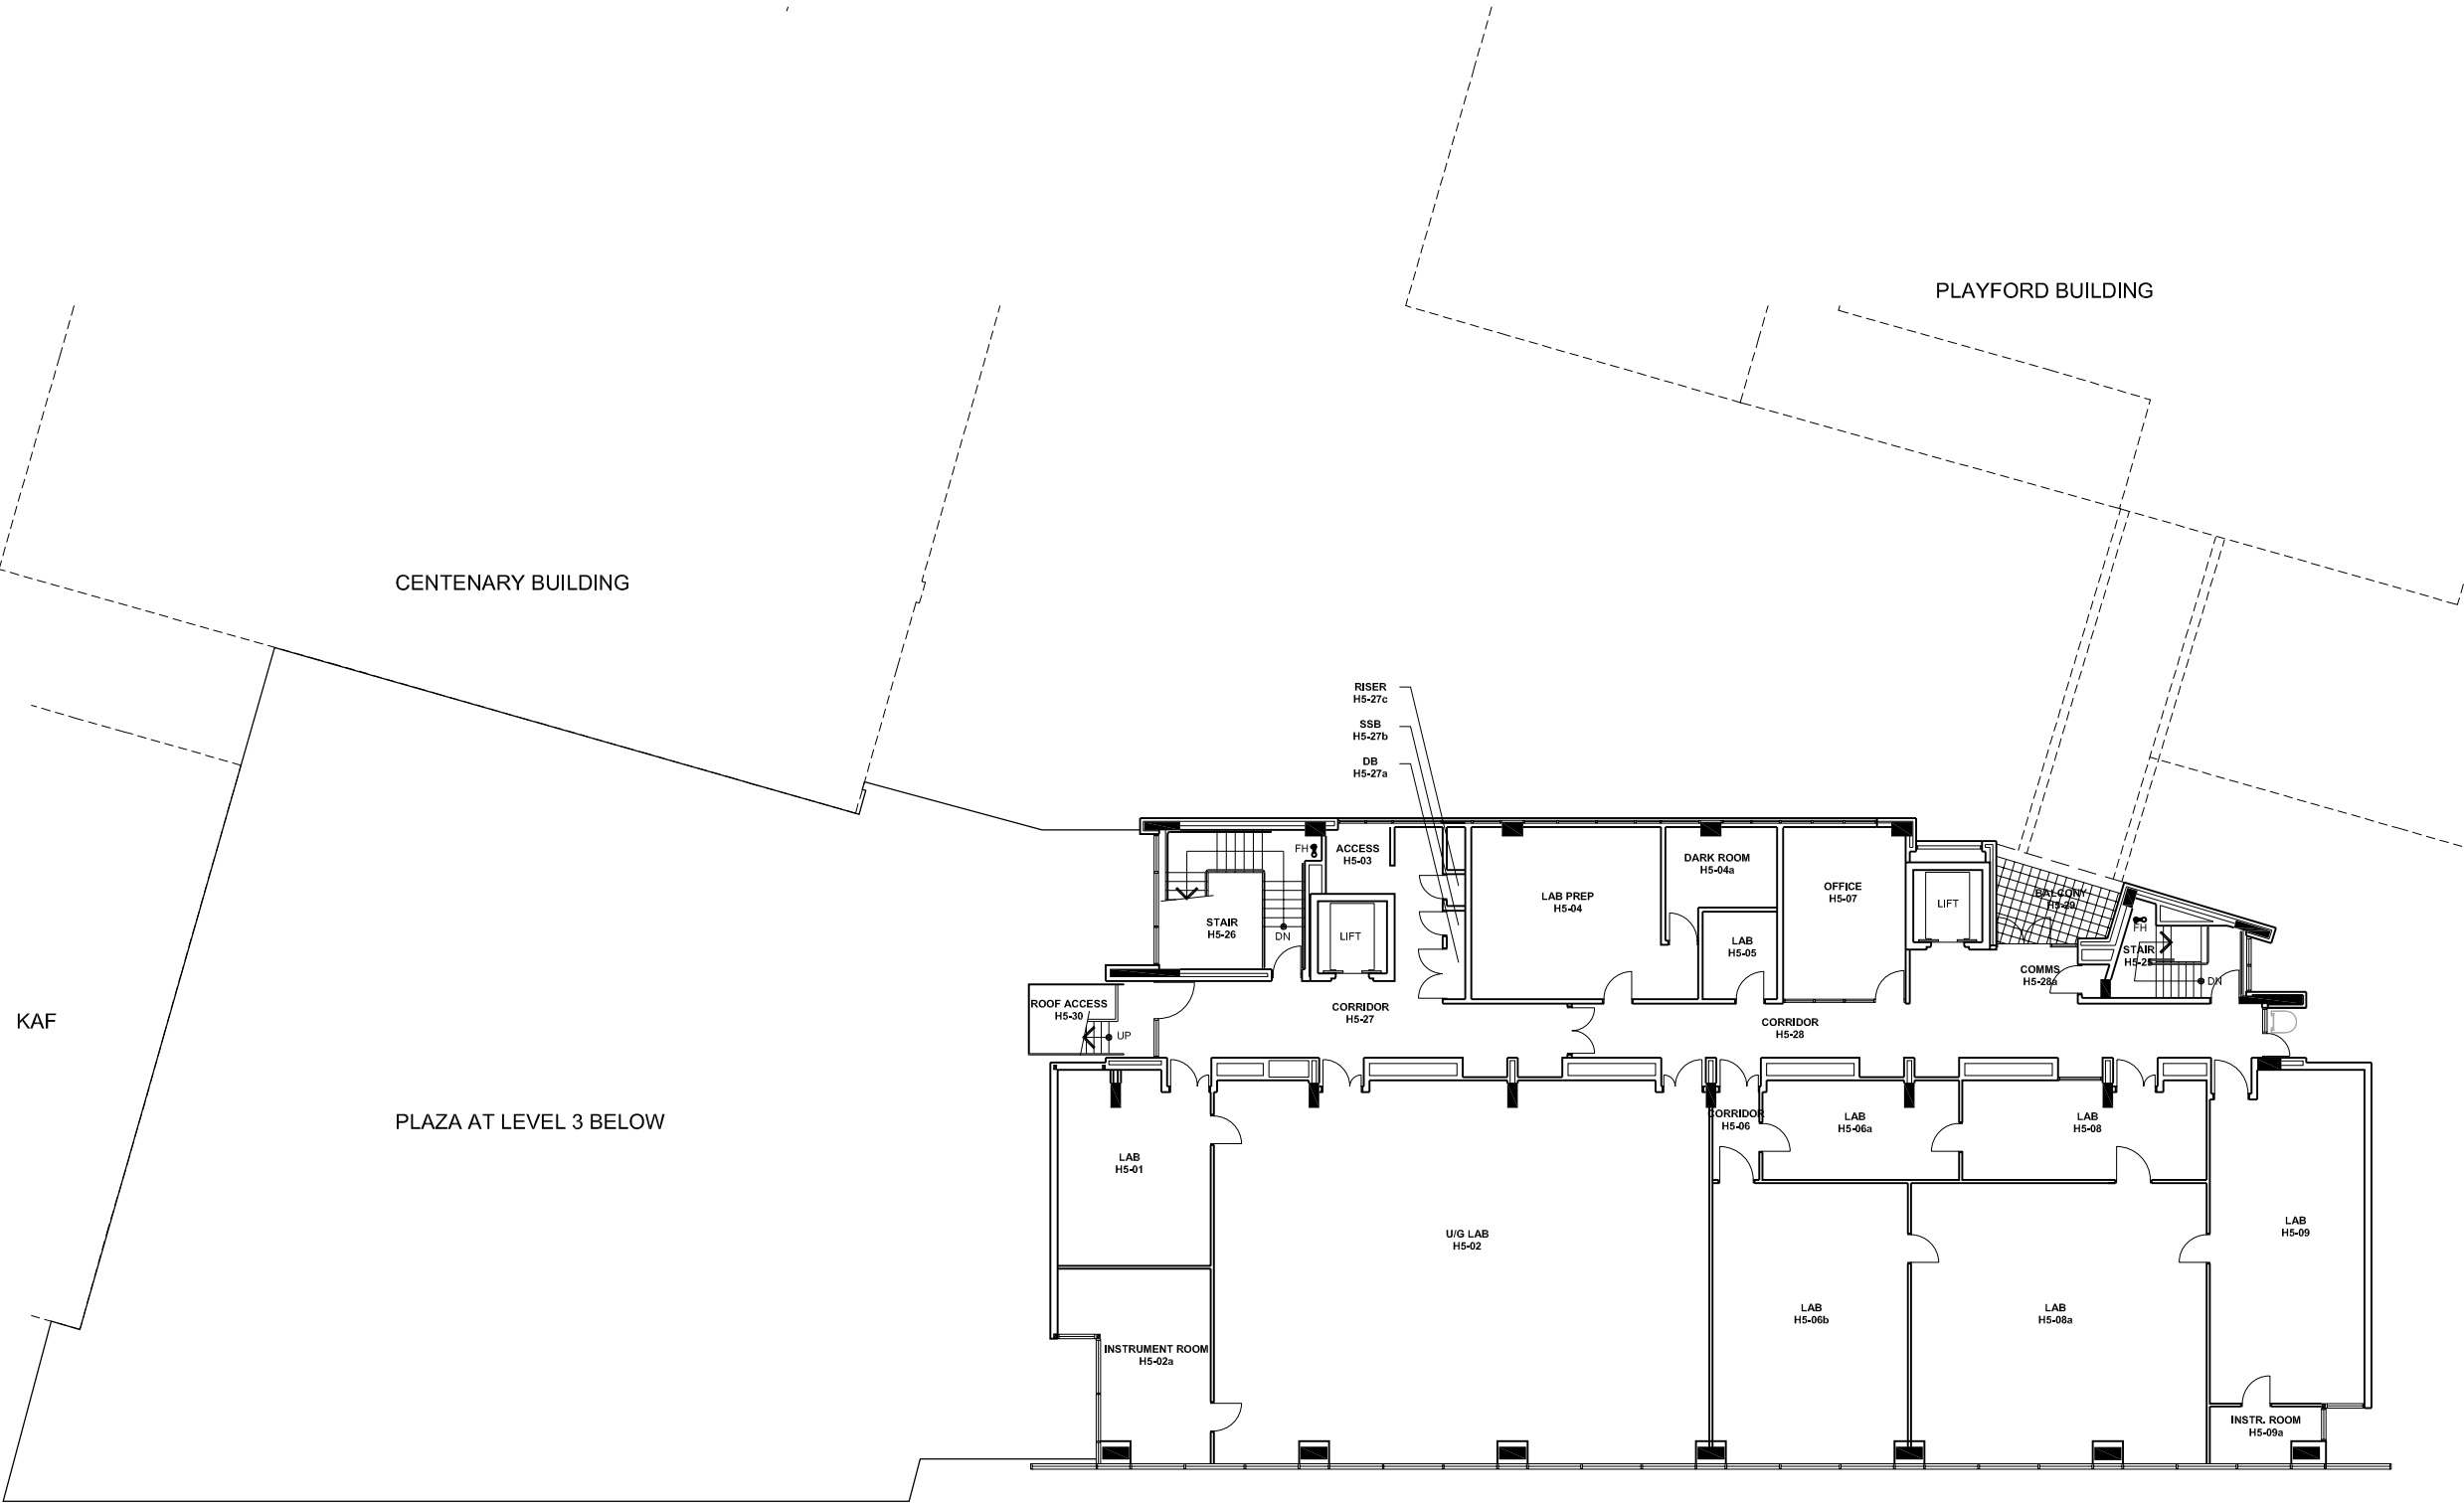

5 10m 25 50 75

Building Records drawings remain the property of the University of South Australia and must be returned upon request. These drawings may be inaccurate, and are subject to change without notice. Any errors and/or omissions should be reported to the Facilities Management Unit.

Scale: Refer to Scale Bar	Drawn: J Sheppard
Last Update: 22/01/2007	Plot Date: 22/01/2007 14:59

Drawing No.:	Revision:
A107PL05 - W	B