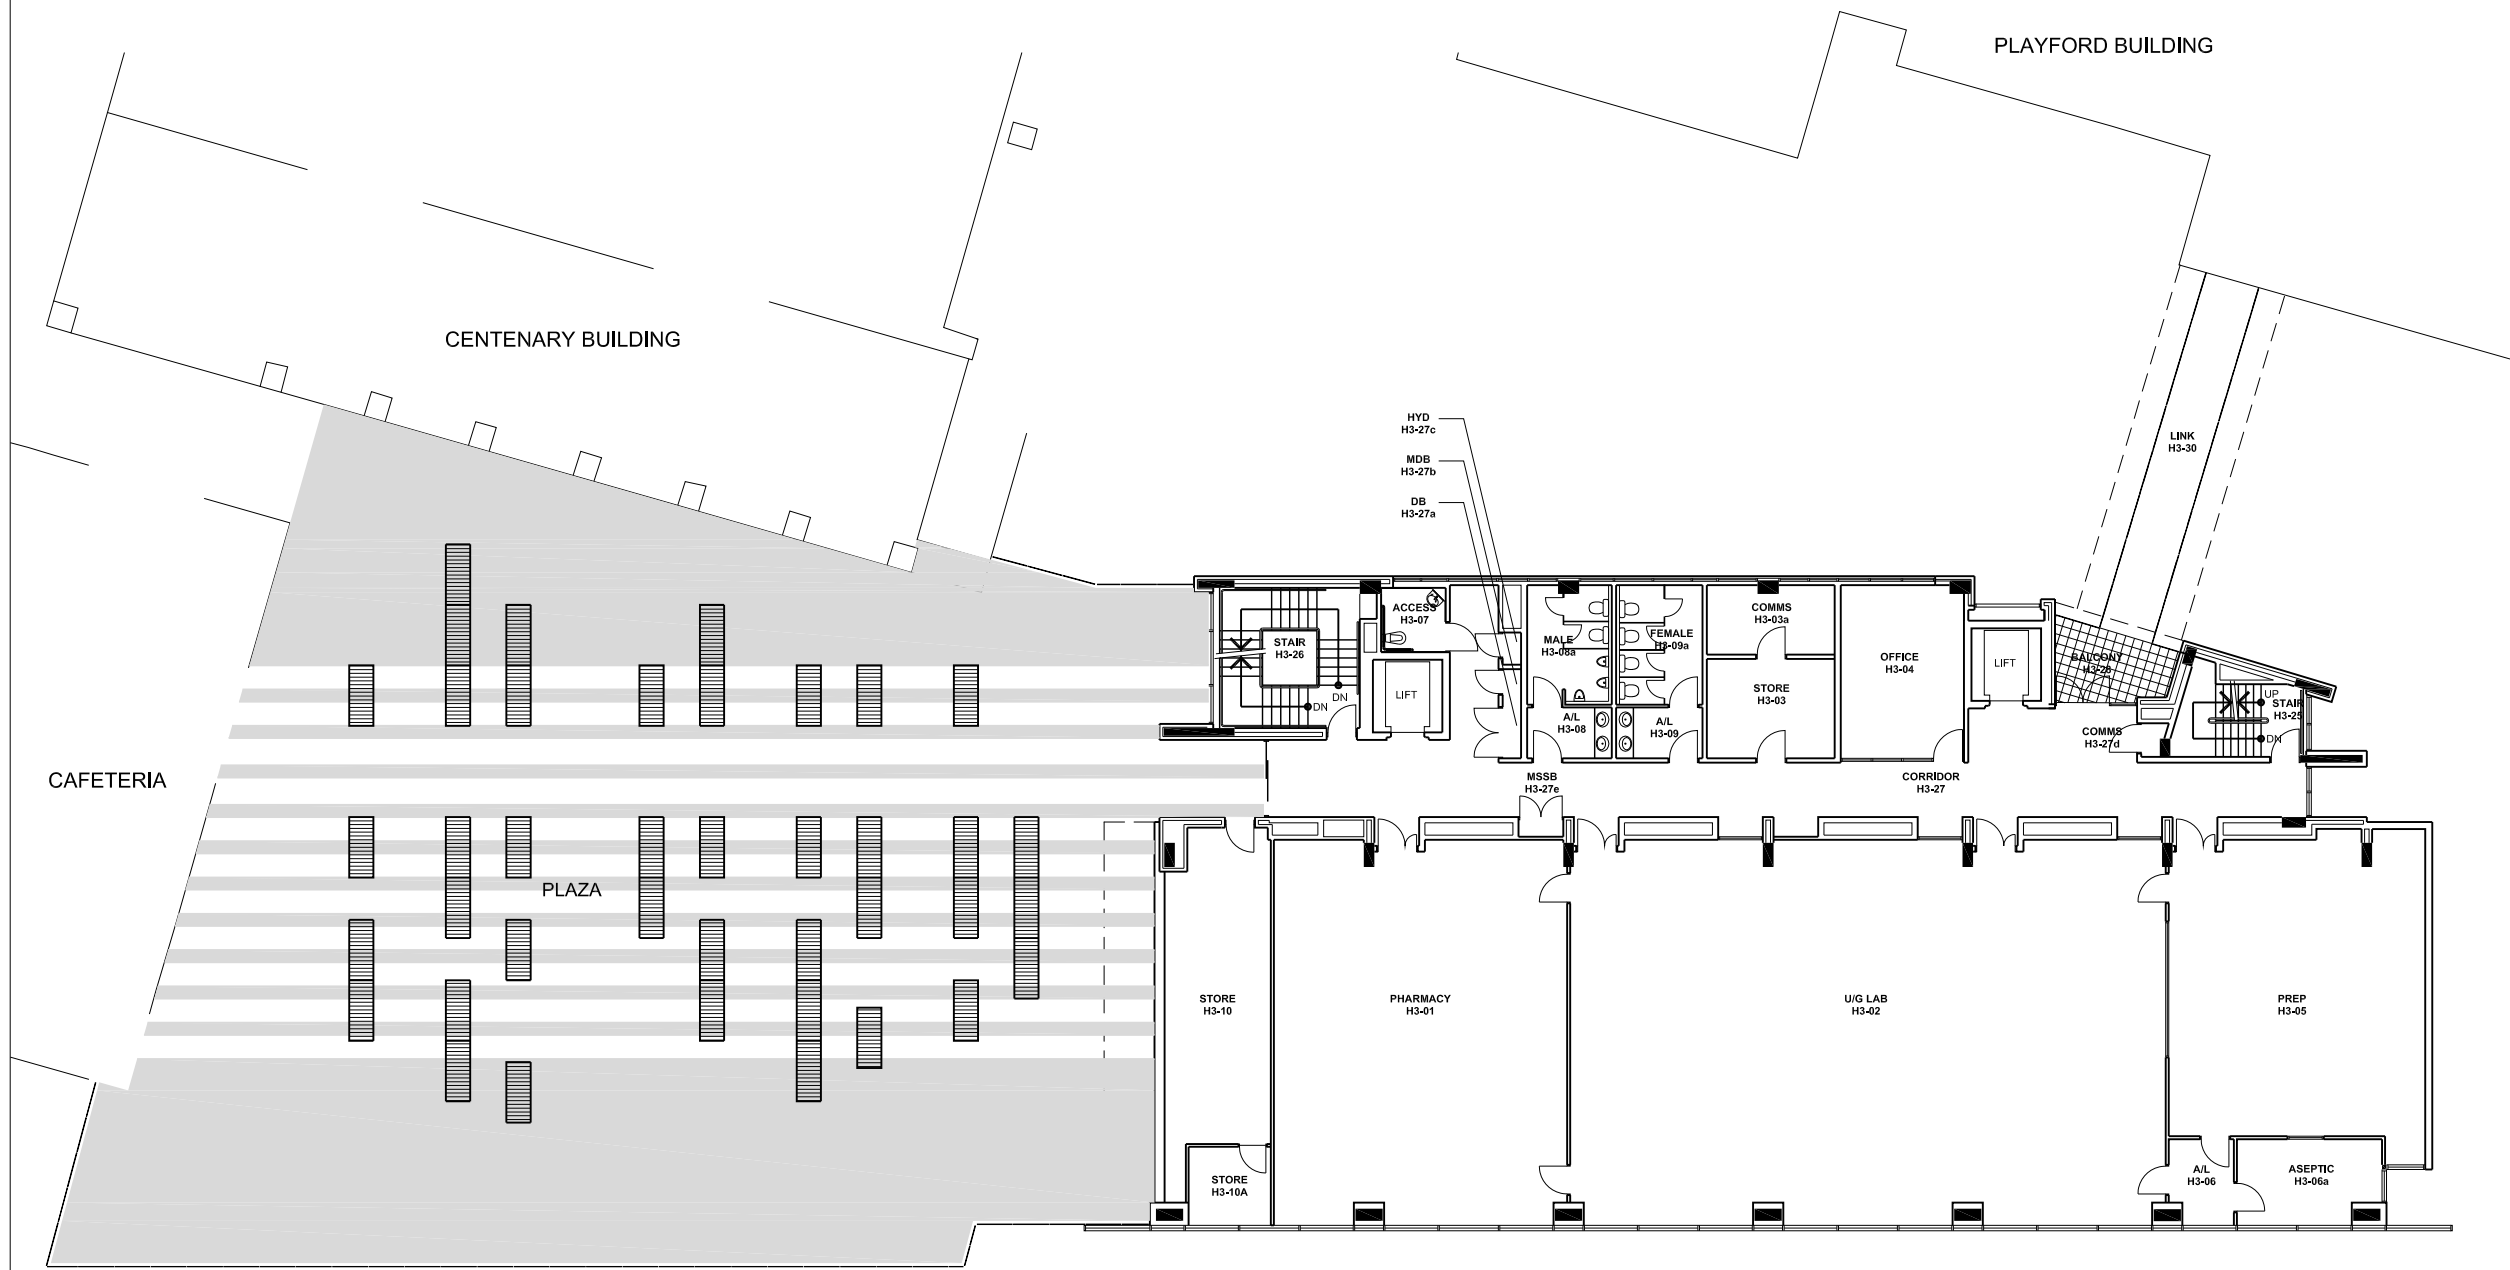

5 10m 25 50 75

NOTES:
 Building Records drawings remain the property of the University of South Australia and must be returned upon request.
 These drawings may be inaccurate, and are subject to change without notice. Any errors and/or omissions should be reported to the Facilities Management Unit.

Scale: Refer to Scale Bar
 Drawn: J Hvalica
 Last Update: 07/12/2010

Drawing No.: **A107PL03 - W**
 Revision: **C**