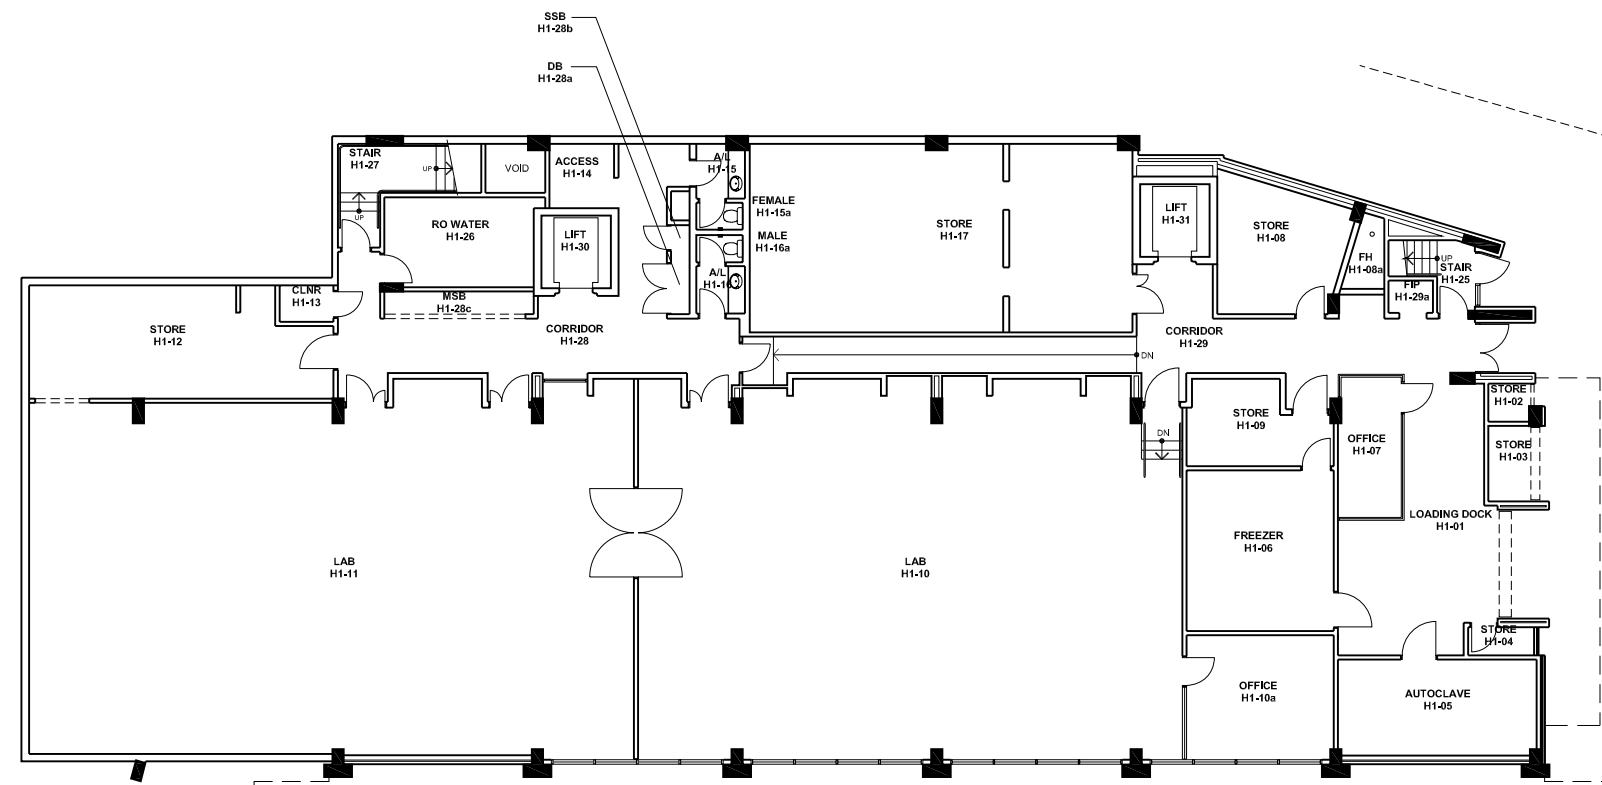

2 4 6 8 10m 20 40 60

Building Records drawings remain the property of the University of South Australia and must be returned upon request. These drawings may be inaccurate, and are subject to change without notice. Any errors and/or omissions should be reported to the Facilities Management Unit.

Scale: Refer to Scale Bar	Drawn: J Sheppard
Last Update: 22/01/2007	Plot Date: 22/01/2007 13:45

Drawing No.:	Revision:
A107PL01 - W	B