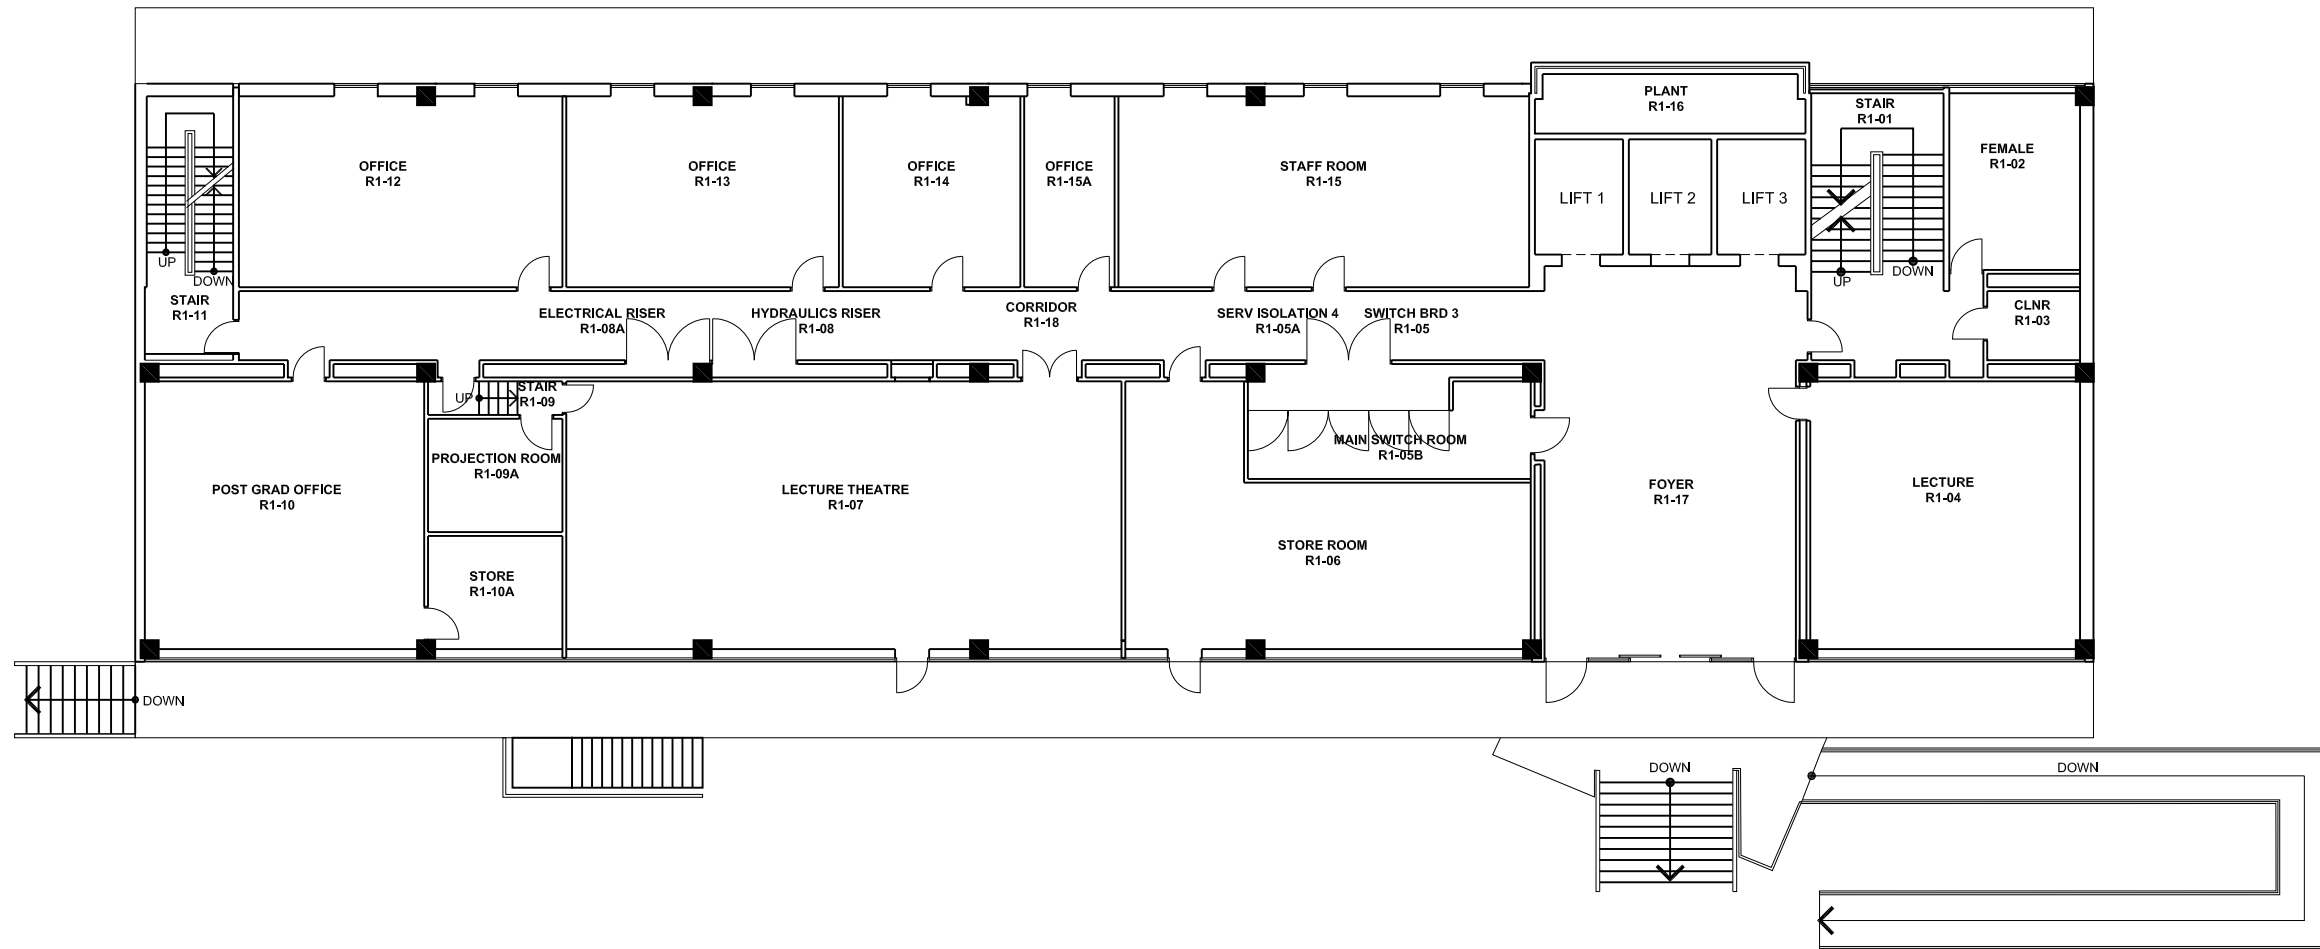

2 4 6 8 10m 20 40 60

NOTES:
 Building Records drawings remain the property of the University of South Australia and must be returned upon request.
 These drawings may be inaccurate, and are subject to change without notice. Any errors and/or omissions should be reported to the Facilities Management Unit.

Scale: Refer to scale bar
 Drawn: J Hvalica
 Last Update: 27/10/2011

Drawing No.: **A101PL01 - W**
 Revision: **G**