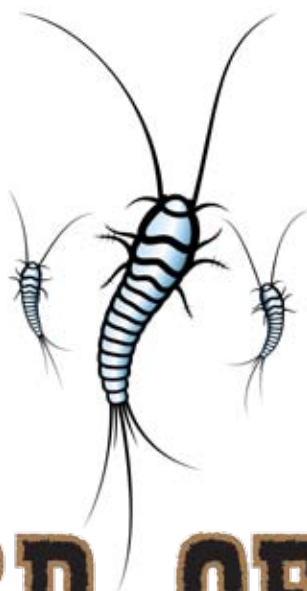

REWARD OFFERED!

find out more at: www.unisa.edu.au/barbarahardy

South Australian Museum

Department for Environment and Heritage
Adelaide and Mount Lofty Ranges
Natural Resources Management Board