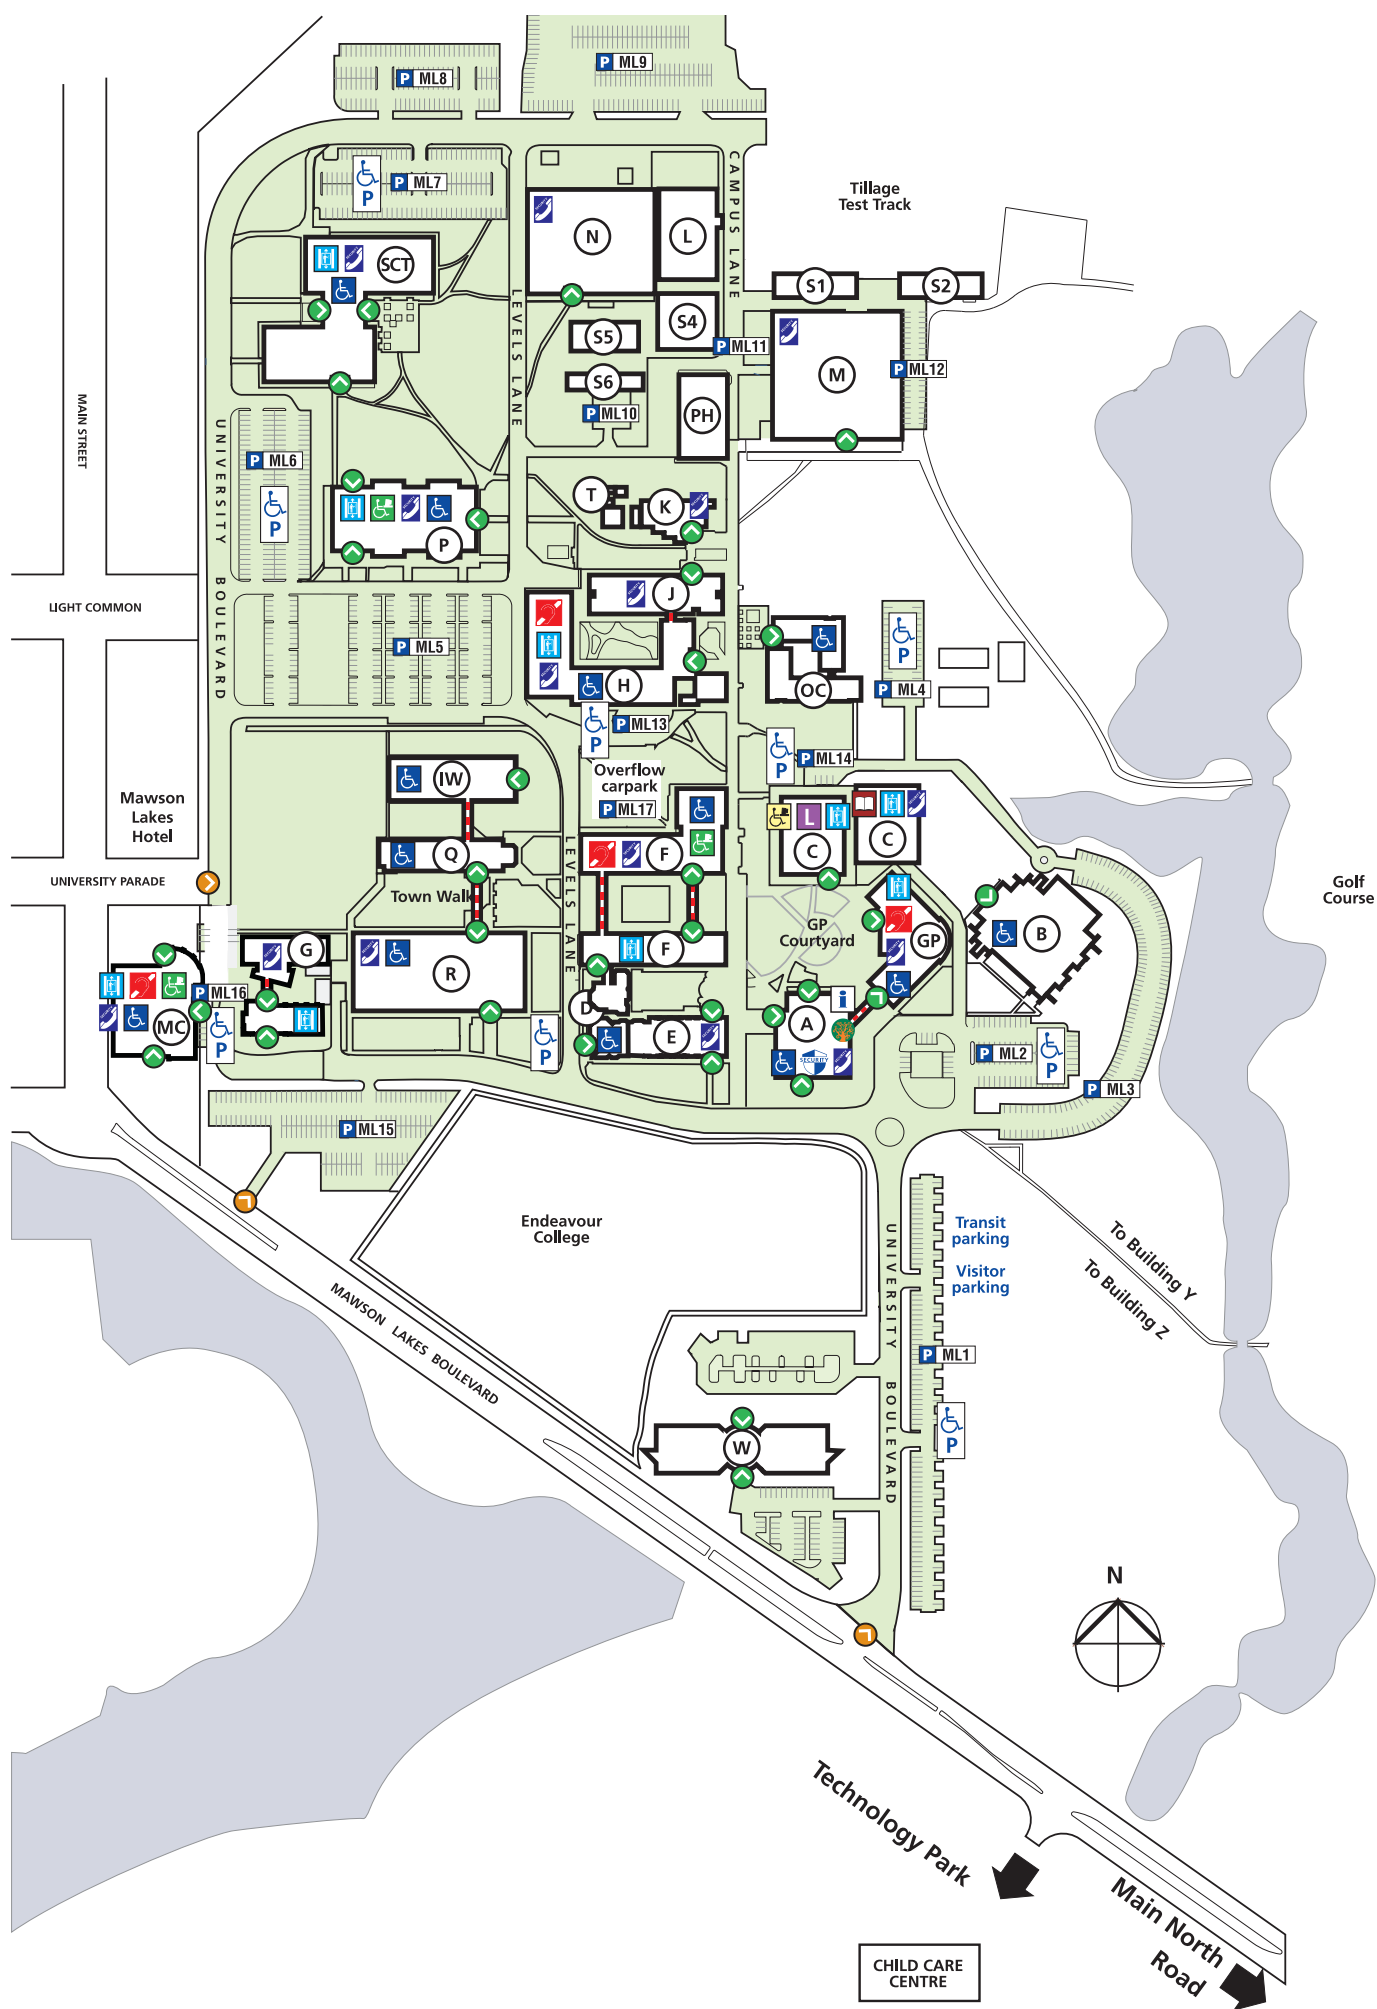

Mawson Lakes campus access map

Building legend

- Garth Boomer Building
- The Mawson Centre
- Sir Charles Todd Building

Access legend

- Access car parks
- Adaptive Technology Suite
- Campus Central
- Entry & Exit points to campus
- Entry & Exit points to buildings
- Hearing loops - lecture theatres
- Learning Connection
- Library
- Lifts
- Links to other buildings
- Priority Access Computers
- Security
- Security Call Points
- Students Association
- Toilet facilities

CHILD CARE CENTRE