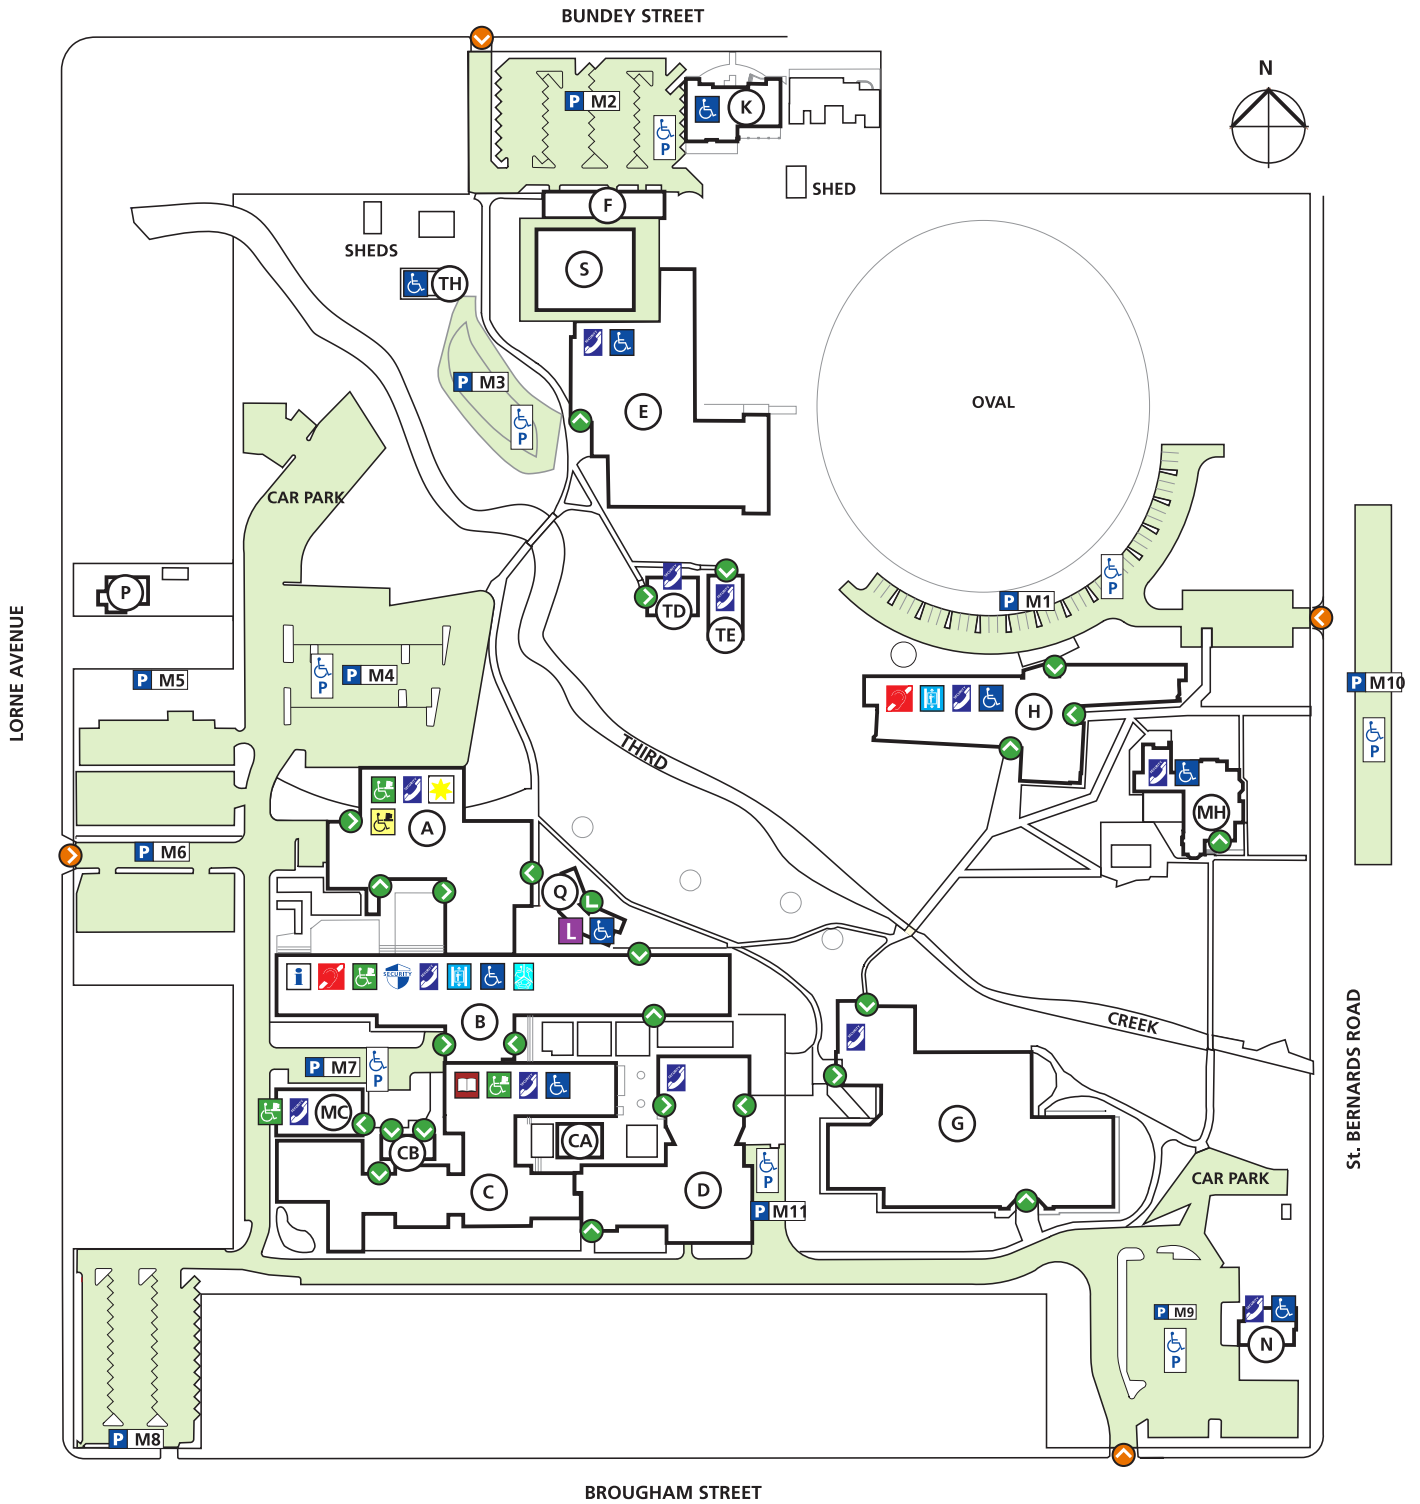

Magill campus access map

Building legend

-  Sports Centre
-  de Lissa Building
-  Amy Wheaton Building
-  Murray House
-  Price House

Access legend

- | | |
|--|---|
|  Access car parks |  Lifts |
|  Adaptive Technology Suite |  Links to other buildings |
|  Campus Central |  Multi Access Suite |
|  Entry & Exit points to campus |  Priority Access Computers |
|  Entry & Exit points to buildings |  Security |
|  Hearing loops - lecture theatres |  Security Call Points |
|  Learning and Teaching Unit |  Toilet facilities |
|  Library |  UniLife |