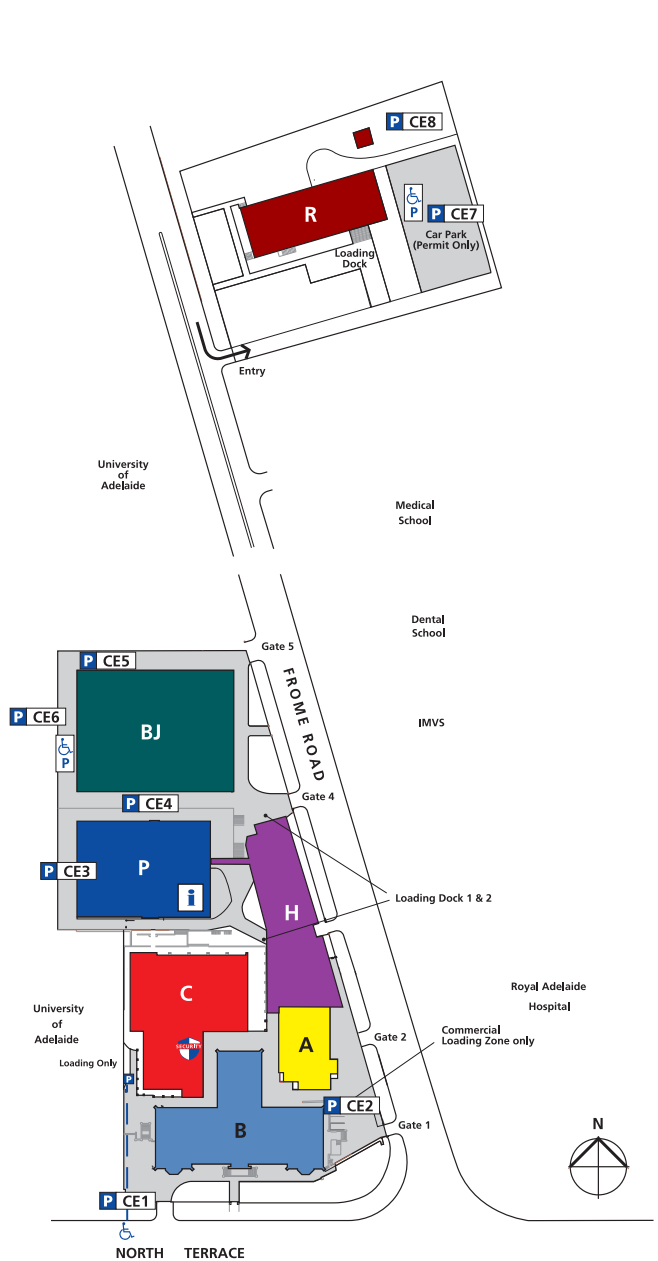

	Location
Barbara Hardy Centre for Sustainable Urban Environments	BJ
Bookshop	C
BreastScreen SA	BJ
Brookman Hall (wheelchair access via Centenary Building)	B
Cafe	A
Cafeteria	A
Campus Central	P
CELUSA Centre for English Language in the University of South Australia	B
Centre for Applied Psychological Research	P
Centre for Sleep Research	P
Computer Barns	B, P
Computer Pools	C (access via library), B, BJ, P
Division of Health Sciences	
Division Office	P
Office of the Pro Vice Chancellor	P
FM Assist	P
Indigenous Student Services	P
International Students Common Room	P
Learning and Teaching Unit	P
Lecture Theatres	C, H, P
Library (entry via northern entrance)	B
Multi-Access Suite	B
Nutritional Physiology Research Centre	BJ
Physiotherapy Clinic	C
Podiatry Clinic	C
Prayer Rooms	P
Psychology Clinic	P
SAIBT South Australian Institute of Business and Technology	B
Sansom Institute for Health Research	H, P, BJ, R
Molecular Medicine	H, R
Pharmaceutical Science	R
Quality use of Medicines and Pharmacy Research	R
Sansom Research Main Office	P
School of Health Sciences	C
Bonython Jubilee Office	BJ
Centenary Office	C
Exercise Clinic	C, P
Head of School	C
HLS Health & Fitness Centre	C
Human Movement	H, P
Medical Radiation	BJ
Occupational Therapy	BJ
Physiotherapy	C
Podiatry	C
School of Natural and Built Environments	BJ
School of Nursing and Midwifery	C
School of Pharmacy and Medical Sciences	C, H, P, R
School Office	P
School of Psychology, Social Work and Social Policy (PSW)	C, P
Security	C
Transport Systems Centre	BJ
Ultrasound Clinical Skills Centre	BJ
UniLife	C
UniLife Counter	P
UniLife Representatives, Admin & Advocates	C

Learning & Teaching Unit 1300 657 122

Library 1300137 659

UniLife 8302 2882

Uni Life Representatives, Admin & Advocates 8302 2881

UniSA Switchboard 8302 6611

Building legend

- A** Food and Beverage Services
- B** Brookman Building
- BJ** Bonython Jubilee Building
- C** Centenary Building
- H** Basil Hetzel Building
- P** Playford Building
- R** Reid Building