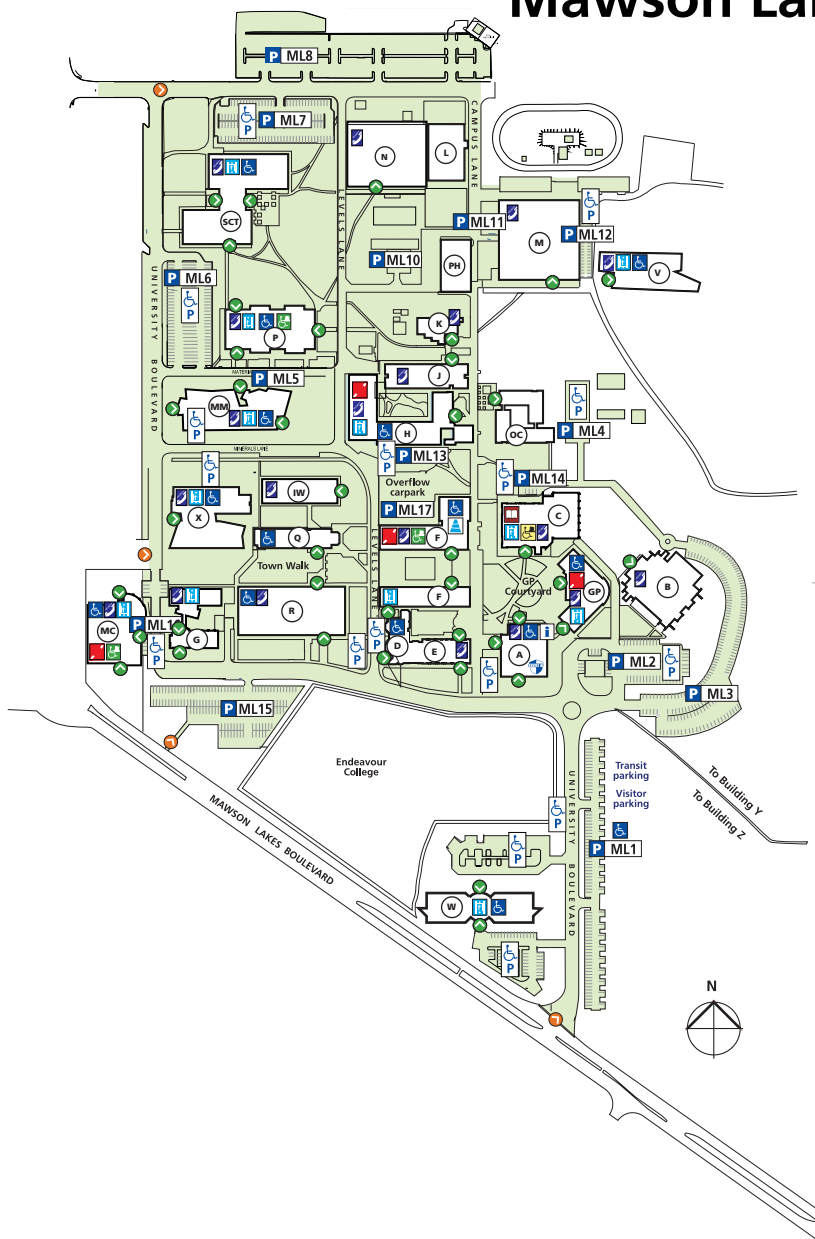

Mawson Lakes campus

Building legend

- Sports Centre
- Eric Neal Library
- Garth Boomert Building
- The Mawson Centre
- Materials and Minerals Sciences
- Sir Charles Todd Building
- Environmental Science Building
- Clubrooms
- Golf Club

Access legend

- Access car parks
- Adaptive Technology Suite
- Campus Central
- Entry & Exit points for campus
- Entry & Exit points for buildings
- Hearing systems - lecture theatres
- Library
- Lifts
- Multi Access Suite
- Priority Access Computers
- Security/FM Assist
- Security Call Points
- Toilet facilities
- USASA